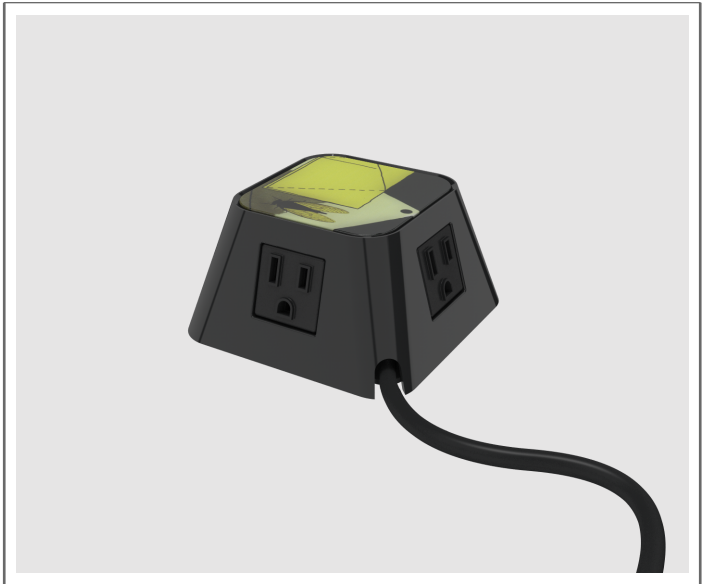

Front

Back

Moiré®

Product Number: BE03378-TT-4-0-Q28-72

Specifications

Mounting Options:

Table Top

Power/Data Configuration:

4 Power / 0 Open Data*

Finish Options:

Gloss Black

Cord Option:

72 Inches (Corded)

Custom Insert:

Artist Finish Burele - Marumiyan

Standard Product Details

320 Byrne Industrial Drive • Rockford, Michigan • 49341
Phone: 616.866.3461 • Fax: 616.866.3449 • <https://www.byrne.com/>

10/24/2020

Product Number: BE03378-TT-4-0-Q28-72

Moiré packs a fashionable - and functional - punch in any workplace. Moiré is a member of the MyPower family, bringing customizability to a new level. With its removable, customizable top, the creative possibilities for texture or pattern are endless. Moiré also features a sophisticated, high-gloss plastic finish. A range of power, data and USB configurations are available as well - including a 2 port USB duplex that's ideal for charging tablets and other USB-friendly electronics. Offered in mounting options: Monument, Side and Hole mount. Moiré is UL listed and is available in 15 amp cord.

Standard Features:

- High gloss plastic finish.
- Removable top surface that [can be customized](#) for both business and personal purposes.
- Various configurations of power, data and USB, including up to 2 pass through cord management positions.
- USB duplex ideal for charging two tablets and other USB friendly electronics.
- Two orientations: monument and hole mount.
- Available with Byrne spill-proof simplexes.
- Available with a small cutout for data cord pass through (pictured)
- Configurations with four or more power receive a Circuit Breaker Cord
- To learn more, go to mypower.byrne.com