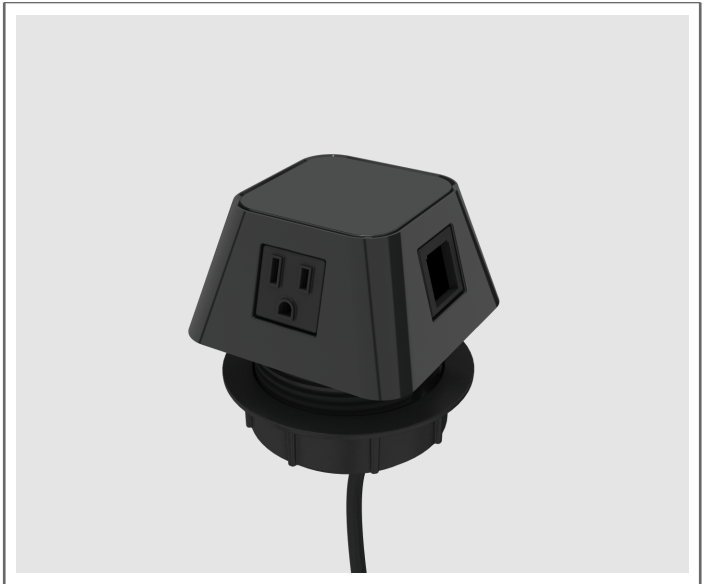

Front

Back

Moiré®

Product Number: BE03378-GN-2-2-C-120

Specifications

Mounting Options:

Hole Mount

Power/Data Configuration:

2 Power / 2 Open Data*

Finish Options:

Gloss Black

Cord Option:

120 Inches (Corded)

Custom Insert:

Molded Black

Standard Product Details

320 Byrne Industrial Drive • Rockford, Michigan • 49341
Phone: 616.866.3461 • Fax: 616.866.3449 • <https://www.byrne.com/>

9/26/2020

Product Number: BE03378-GN-2-2-C-120

Moiré packs a fashionable - and functional - punch in any workplace. Moiré is a member of the MyPower family, bringing customizability to a new level. With its removable, customizable top, the creative possibilities for texture or pattern are endless. Moiré also features a sophisticated, high-gloss plastic finish. A range of power, data and USB configurations are available as well - including a 2 port USB duplex that's ideal for charging tablets and other USB-friendly electronics. Offered in mounting options: Monument, Side and Hole mount. Moiré is UL listed and is available in 15 amp cord.

Standard Features:

- High gloss plastic finish.
- Removable top surface that [can be customized](#) for both business and personal purposes.
- Various configurations of power, data and USB, including up to 2 pass through cord management positions.
- USB duplex ideal for charging two tablets and other USB friendly electronics.
- Two orientations: monument and hole mount.
- Available with Byrne spill-proof simplexes.
- Available with a small cutout for data cord pass through (pictured)
- Configurations with four or more power receive a Circuit Breaker Cord
- To learn more, go to mypower.byrne.com