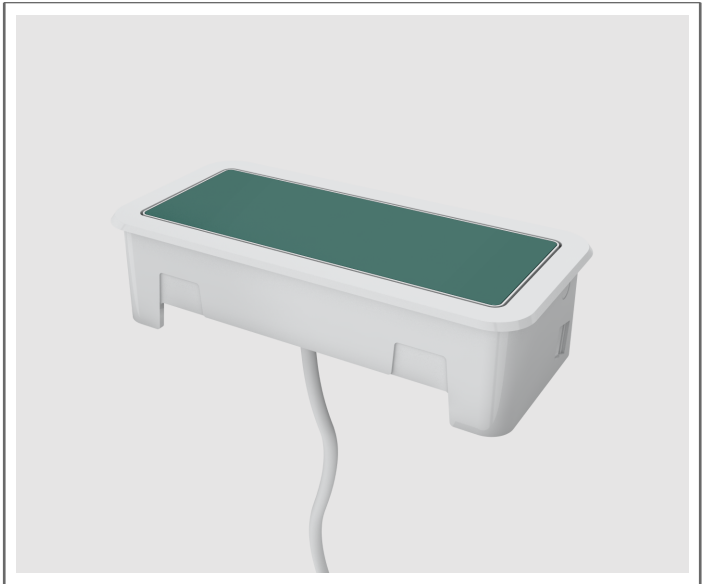

Front

Back

Nacre®

Product Number: BE03385-4-0-Q15-72

Specifications

Mounting Options:

Hole Mount

Power/Data Configuration:

4 Power / 0 Open Data*

Finish Options:

Gloss White

Cord Option:

72 Inches (Corded)

Custom Insert:

Molded Teal

Standard Product Details

2/27/2021

Product Number: BE03385-4-0-Q15-72

Subtle. Or sophisticated. Maybe even snazzy. But always so stylish. From felt to color and pattern. Nacre's customizable top - trimmed with a high-gloss plastic finish - is all about creative expression. And just below the surface, Nacre pops up to reveal a dynamic range of power, data and USB configurations - including the 2 port, 2 AMP per port, USB duplex that allows users to charge tablets or other USB-friendly electronics. Nacre is a member of the MyPower family, bringing customizability to a new level. Nacre is UL listed and is available in 15 AMP cord.

Standard Features:

- High gloss plastic finish.
- In-surface orientation for clean aesthetics.
- Removable top surface that [can be customized](#) for both business and personal purposes.
- Available 2amp USB duplex (1amp per port) ideal for charging two tablets and other USB friendly electronics.
- Various configurations of power, data and USB.
- Available with Byrne spill-proof simplexes
- Configurations with four or more power receive a Circuit Breaker Cord
- To learn more, go to mypower.byrne.com