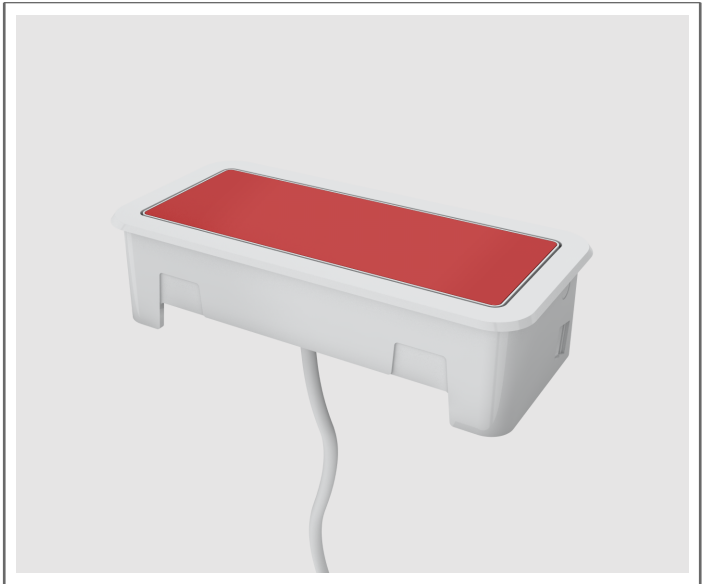

Front

Back

Nacre®

Product Number: BE03385-2-2-Q17-72

Specifications

Mounting Options:

Hole Mount

Power/Data Configuration:

1 Open Data / 2 Power / 1 Open Data*

Finish Options:

Gloss White

Cord Option:

72 Inches (Corded)

Custom Insert:

Molded Red

Standard Product Details

10/31/2020

Product Number: BE03385-2-2-Q17-72

Subtle. Or sophisticated. Maybe even snazzy. But always so stylish. From felt to color and pattern. Nacre's customizable top - trimmed with a high-gloss plastic finish - is all about creative expression. And just below the surface, Nacre pops up to reveal a dynamic range of power, data and USB configurations - including the 2 port, 2 AMP per port, USB duplex that allows users to charge tablets or other USB-friendly electronics. Nacre is a member of the MyPower family, bringing customizability to a new level. Nacre is UL listed and is available in 15 AMP cord.

Standard Features:

- High gloss plastic finish.
- In-surface orientation for clean aesthetics.
- Removable top surface that [can be customized](#) for both business and personal purposes.
- Available 2amp USB duplex (1amp per port) ideal for charging two tablets and other USB friendly electronics.
- Various configurations of power, data and USB.
- Available with Byrne spill-proof simplexes
- Configurations with four or more power receive a Circuit Breaker Cord
- To learn more, go to mypower.byrne.com