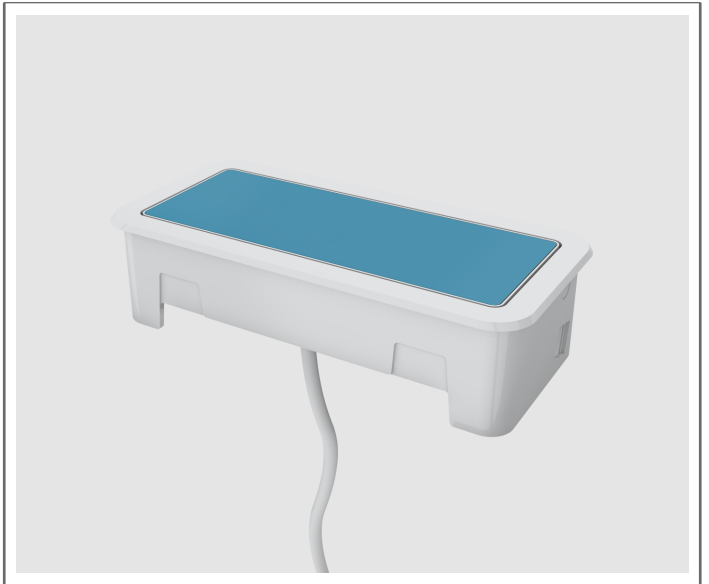

Front

Back

## Specifications

**Mounting Options:**

Hole Mount

**Power/Data Configuration:**

1 Open Data / 2 Power / 1 Open Data\*

**Finish Options:**

Gloss White

**Cord Option:**

72 Inches (Corded)

**Custom Insert:**

Molded Blue

Standard Features:

- High gloss plastic finish.
- In-surface orientation for clean aesthetics.
- Removable top surface that [can be customized](#) for both business and personal purposes.
- Available 2amp USB duplex (1amp per port) ideal for charging two tablets and other USB friendly electronics.
- Various configurations of power, data and USB.
- Available with Byrne spill-proof simplexes
- Configurations with four or more power receive a Circuit Breaker Cord
- To learn more, go to [mypower.byrne.com](http://mypower.byrne.com)