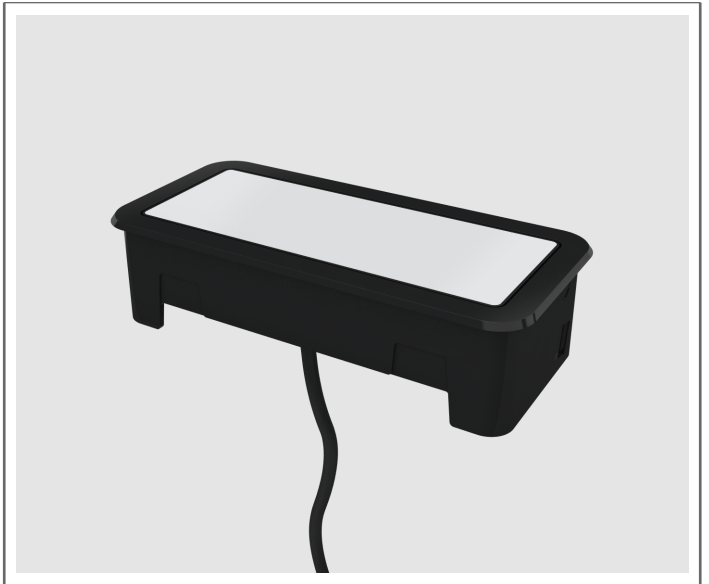

Front

Back

Nacre®

Product Number: BE03385-2-2-Q01-72

Specifications

Mounting Options:

Hole Mount

Power/Data Configuration:

1 Open Data / 2 Power / 1 Open Data*

Finish Options:

Gloss Black

Cord Option:

72 Inches (Corded)

Custom Insert:

Molded White

Standard Product Details

2/26/2021

Product Number: BE03385-2-2-Q01-72

Subtle. Or sophisticated. Maybe even snazzy. But always so stylish. From felt to color and pattern. Nacre's customizable top - trimmed with a high-gloss plastic finish - is all about creative expression. And just below the surface, Nacre pops up to reveal a dynamic range of power, data and USB configurations - including the 2 port, 2 AMP per port, USB duplex that allows users to charge tablets or other USB-friendly electronics. Nacre is a member of the MyPower family, bringing customizability to a new level. Nacre is UL listed and is available in 15 AMP cord.

Standard Features:

- High gloss plastic finish.
- In-surface orientation for clean aesthetics.
- Removable top surface that [can be customized](#) for both business and personal purposes.
- Available 2amp USB duplex (1amp per port) ideal for charging two tablets and other USB friendly electronics.
- Various configurations of power, data and USB.
- Available with Byrne spill-proof simplexes
- Configurations with four or more power receive a Circuit Breaker Cord
- To learn more, go to mypower.byrne.com