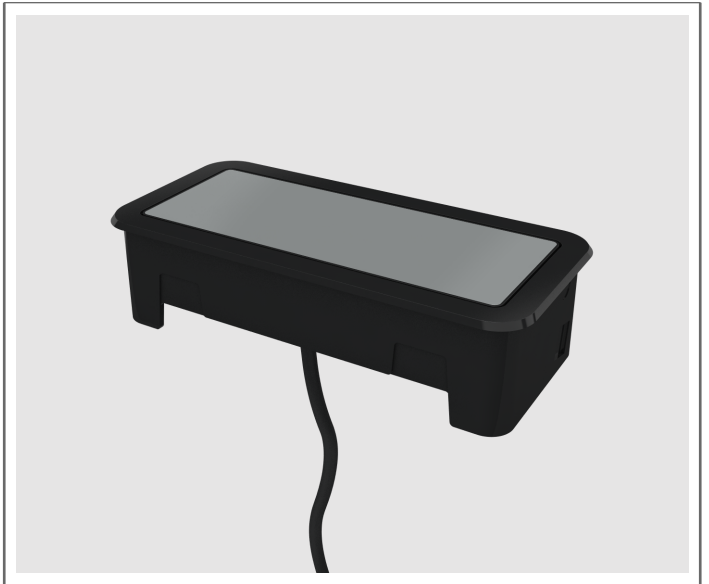

Front

Back

Nacre®

Product Number: BE03385-2-2-Q03-72

Specifications

Mounting Options:

Hole Mount

Power/Data Configuration:

1 Open Data / 2 Power / 1 Open Data*

Finish Options:

Gloss Black

Cord Option:

72 Inches (Corded)

Custom Insert:

Molded Grey

Standard Product Details

4/19/2021

Product Number: BE03385-2-2-Q03-72

Subtle. Or sophisticated. Maybe even snazzy. But always so stylish. From felt to color and pattern. Nacre's customizable top - trimmed with a high-gloss plastic finish - is all about creative expression. And just below the surface, Nacre pops up to reveal a dynamic range of power, data and USB configurations - including the 2 port, 2 AMP per port, USB duplex that allows users to charge tablets or other USB-friendly electronics. Nacre is a member of the MyPower family, bringing customizability to a new level. Nacre is UL listed and is available in 15 AMP cord.

Standard Features:

- High gloss plastic finish.
- In-surface orientation for clean aesthetics.
- Removable top surface that [can be customized](#) for both business and personal purposes.
- Available 2amp USB duplex (1amp per port) ideal for charging two tablets and other USB friendly electronics.
- Various configurations of power, data and USB.
- Available with Byrne spill-proof simplexes
- Configurations with four or more power receive a Circuit Breaker Cord
- To learn more, go to mypower.byrne.com