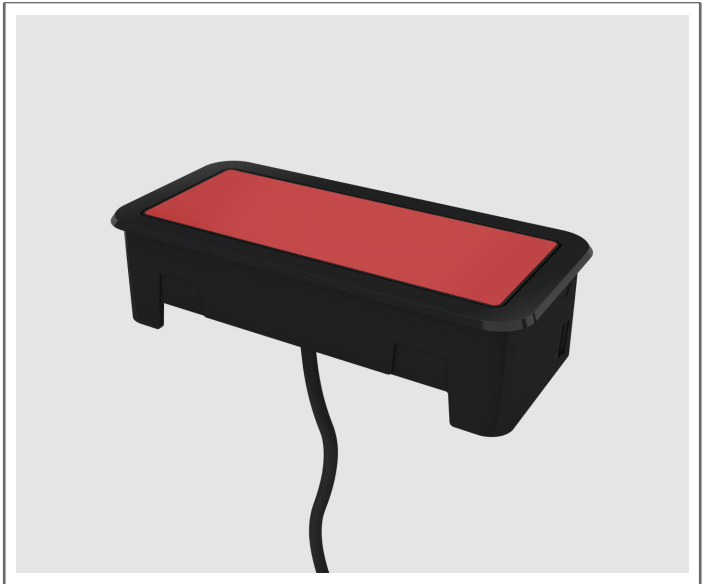

Front

Back

Nacre®

Product Number: BE03385-4-0-Q04-72

Specifications

Mounting Options:

Hole Mount

Power/Data Configuration:

4 Power / 0 Open Data*

Finish Options:

Gloss Black

Cord Option:

72 Inches (Corded)

Custom Insert:

Molded Red

Standard Product Details

2/27/2021

Product Number: BE03385-4-0-Q04-72

Subtle. Or sophisticated. Maybe even snazzy. But always so stylish. From felt to color and pattern. Nacre's customizable top - trimmed with a high-gloss plastic finish - is all about creative expression. And just below the surface, Nacre pops up to reveal a dynamic range of power, data and USB configurations - including the 2 port, 2 AMP per port, USB duplex that allows users to charge tablets or other USB-friendly electronics. Nacre is a member of the MyPower family, bringing customizability to a new level. Nacre is UL listed and is available in 15 AMP cord.

Standard Features:

- High gloss plastic finish.
- In-surface orientation for clean aesthetics.
- Removable top surface that [can be customized](#) for both business and personal purposes.
- Available 2amp USB duplex (1amp per port) ideal for charging two tablets and other USB friendly electronics.
- Various configurations of power, data and USB.
- Available with Byrne spill-proof simplexes
- Configurations with four or more power receive a Circuit Breaker Cord
- To learn more, go to mypower.byrne.com