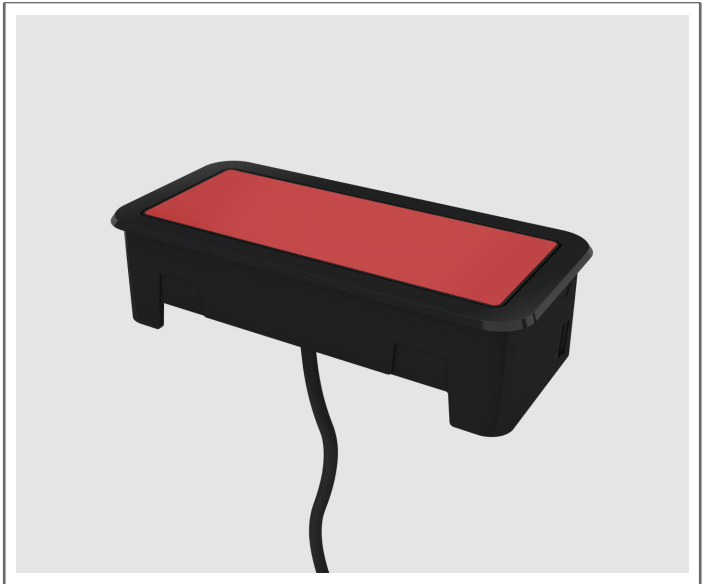

Front

Back

### Specifications

**Mounting Options:**

Hole Mount

**Power/Data Configuration:**

1 USB Charger / 2 Power / 1 USB  
Charger\*

**Finish Options:**

Gloss Black

**Cord Option:**

72 Inches (Corded)

**Custom Insert:**

Molded Red

Standard Features:

- High gloss plastic finish.
- In-surface orientation for clean aesthetics.
- Removable top surface that [can be customized](#) for both business and personal purposes.
- Available 2amp USB duplex (1amp per port) ideal for charging two tablets and other USB friendly electronics.
- Various configurations of power, data and USB.
- Available with Byrne spill-proof simplexes
- Configurations with four or more power receive a Circuit Breaker Cord
- To learn more, go to [mypower.byrne.com](http://mypower.byrne.com)