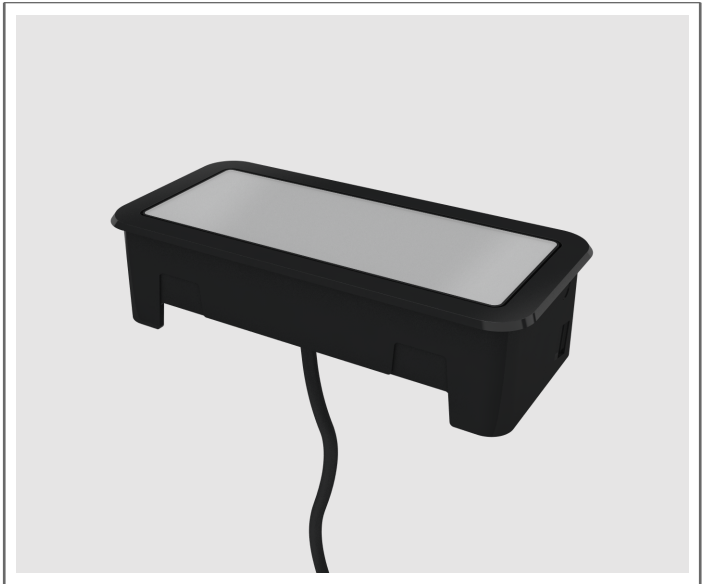

Front

Back

### Specifications

**Mounting Options:**

Hole Mount

**Power/Data Configuration:**

1 USB Charger / 2 Power / 1 USB  
Charger\*

**Finish Options:**

Gloss Black

**Cord Option:**

72 Inches (Corded)

**Custom Insert:**

Translucent

Standard Features:

- High gloss plastic finish.
- In-surface orientation for clean aesthetics.
- Removable top surface that [can be customized](#) for both business and personal purposes.
- Available 2amp USB duplex (1amp per port) ideal for charging two tablets and other USB friendly electronics.
- Various configurations of power, data and USB.
- Available with Byrne spill-proof simplexes
- Configurations with four or more power receive a Circuit Breaker Cord
- To learn more, go to [mypower.byrne.com](http://mypower.byrne.com)