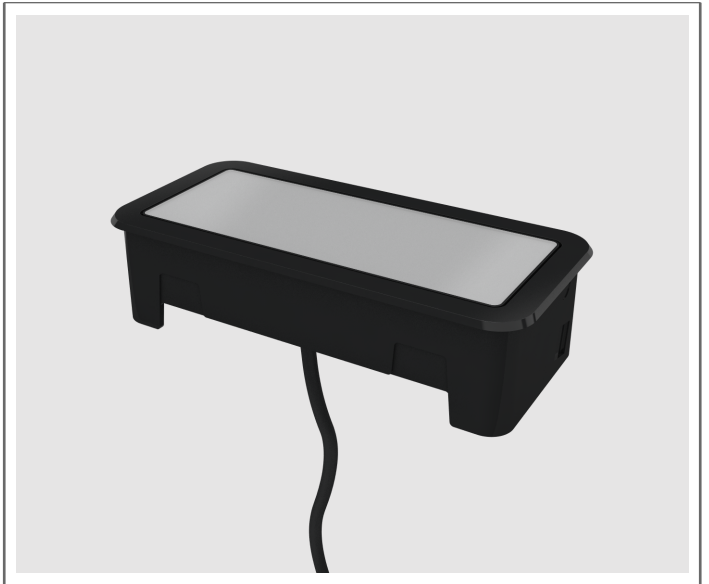

Front

Back

## Specifications

**Mounting Options:**

Hole Mount

**Power/Data Configuration:**

1 Open Data / 2 Power / 1 Open Data\*

**Finish Options:**

Gloss Black

**Cord Option:**

72 Inches (Corded)

**Custom Insert:**

Translucent

Standard Features:

- High gloss plastic finish.
- In-surface orientation for clean aesthetics.
- Removable top surface that [can be customized](#) for both business and personal purposes.
- Available 2amp USB duplex (1amp per port) ideal for charging two tablets and other USB friendly electronics.
- Various configurations of power, data and USB.
- Available with Byrne spill-proof simplexes
- Configurations with four or more power receive a Circuit Breaker Cord
- To learn more, go to [mypower.byrne.com](http://mypower.byrne.com)