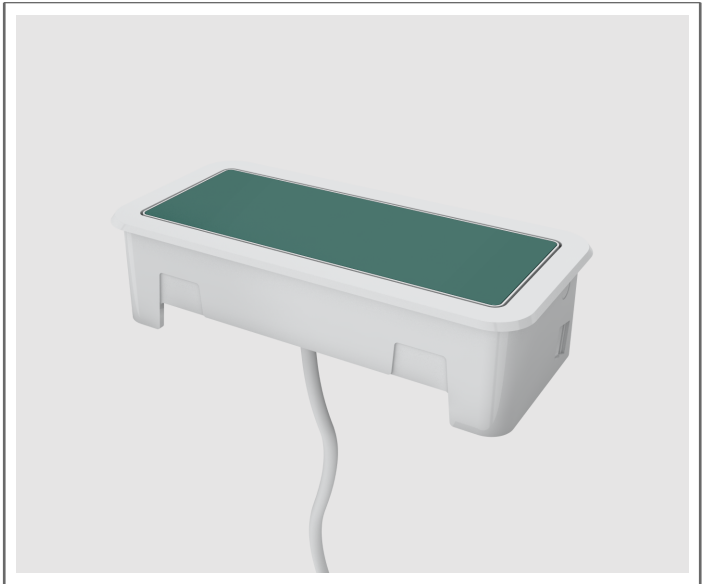

Front

Back

Nacre®

Product Number: BE03385-4-0-Q15-120

Specifications

Mounting Options:

Hole Mount

Power/Data Configuration:

4 Power / 0 Open Data*

Finish Options:

Gloss White

Cord Option:

120 Inches (Corded)

Custom Insert:

Molded Teal

Standard Product Details

4/19/2021

Product Number: BE03385-4-0-Q15-120

Subtle. Or sophisticated. Maybe even snazzy. But always so stylish. From felt to color and pattern. Nacre's customizable top - trimmed with a high-gloss plastic finish - is all about creative expression. And just below the surface, Nacre pops up to reveal a dynamic range of power, data and USB configurations - including the 2 port, 2 AMP per port, USB duplex that allows users to charge tablets or other USB-friendly electronics. Nacre is a member of the MyPower family, bringing customizability to a new level. Nacre is UL listed and is available in 15 AMP cord.

Standard Features:

- High gloss plastic finish.
- In-surface orientation for clean aesthetics.
- Removable top surface that [can be customized](#) for both business and personal purposes.
- Available 2amp USB duplex (1amp per port) ideal for charging two tablets and other USB friendly electronics.
- Various configurations of power, data and USB.
- Available with Byrne spill-proof simplexes
- Configurations with four or more power receive a Circuit Breaker Cord
- To learn more, go to mypower.byrne.com