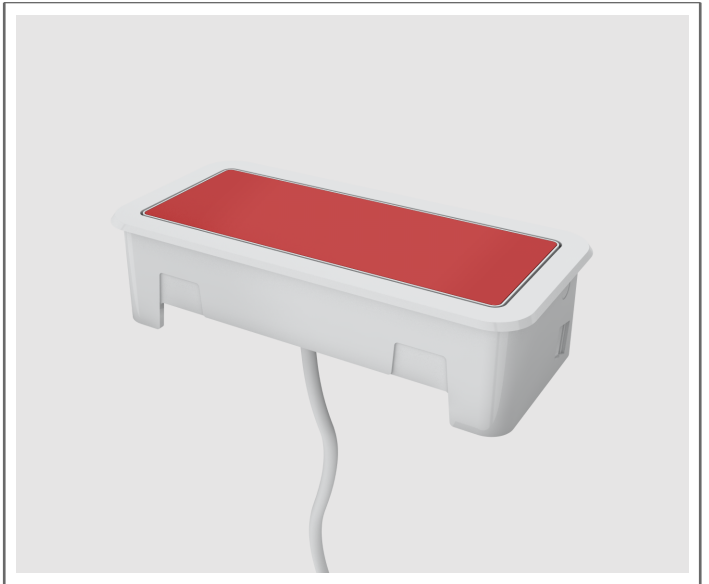

Front

Back

Nacre®

Product Number: BE03385-2-2-Q17-120

Specifications

Mounting Options:

Hole Mount

Power/Data Configuration:

1 Open Data / 2 Power / 1 Open Data*

Finish Options:

Gloss White

Cord Option:

120 Inches (Corded)

Custom Insert:

Molded Red

Standard Product Details

4/19/2021

Product Number: BE03385-2-2-Q17-120

Subtle. Or sophisticated. Maybe even snazzy. But always so stylish. From felt to color and pattern. Nacre's customizable top - trimmed with a high-gloss plastic finish - is all about creative expression. And just below the surface, Nacre pops up to reveal a dynamic range of power, data and USB configurations - including the 2 port, 2 AMP per port, USB duplex that allows users to charge tablets or other USB-friendly electronics. Nacre is a member of the MyPower family, bringing customizability to a new level. Nacre is UL listed and is available in 15 AMP cord.

Standard Features:

- High gloss plastic finish.
- In-surface orientation for clean aesthetics.
- Removable top surface that [can be customized](#) for both business and personal purposes.
- Available 2amp USB duplex (1amp per port) ideal for charging two tablets and other USB friendly electronics.
- Various configurations of power, data and USB.
- Available with Byrne spill-proof simplexes
- Configurations with four or more power receive a Circuit Breaker Cord
- To learn more, go to mypower.byrne.com