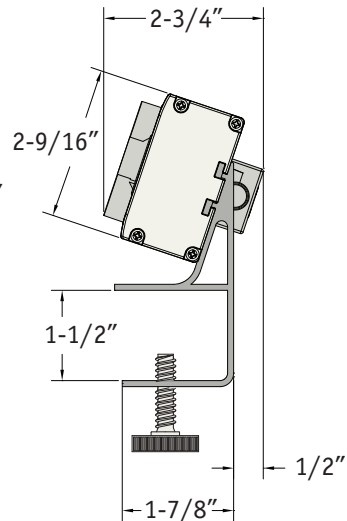

BYRNE

W O N D E R B A R

{CAMBIO WONDERBAR} Welcome to a world without barriers. The Cambio system from Byrne takes power and data to international heights, and with Wonderbar, that flexibility to work anywhere means anywhere in the office, too. Wonderbar's streamlined design allows it to be mounted along a work surface edge, directly onto the wall, or below the table top. Fully scalable and customizable, Wonderbar easily accommodates the changing technology demands of any work environment. Wonderbar is available in modular connector and plug versions (contact your sales representative for list of available plug types). Wonderbar and its components meet IEC standards and the Cambio coupler system is IEC 60529 IP4X rated. To learn more, visit us at www.byrne-electrical.com.