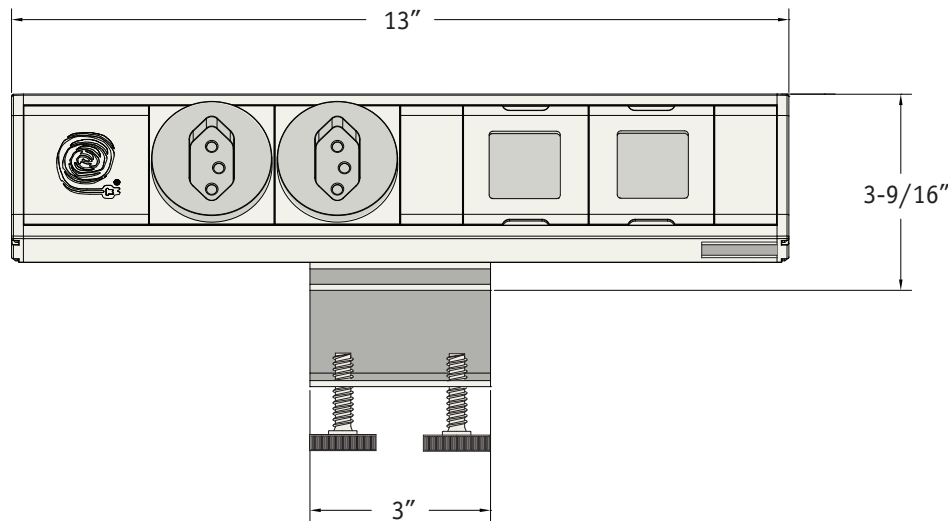

BYRNE

W O N D E R B A R

{CAMBIO WONDERBAR} Welcome to a world without barriers. The Cambio system from Byrne takes power and data to international heights, and with Wonderbar, that flexibility to work anywhere means anywhere in the office, too. Wonderbar's streamlined design allows it to be mounted along a work surface edge, directly onto the wall, or below the table top. Fully scalable and customizable, Wonderbar easily accommodates the changing technology demands of any work environment. Wonderbar is available in modular connector and plug versions (contact your sales representative for list of available plug types). Wonderbar and its components meet IEC standards and the Cambio coupler system is IEC 60529 IP4X rated. To learn more, visit us at www.byrne-electrical.com.