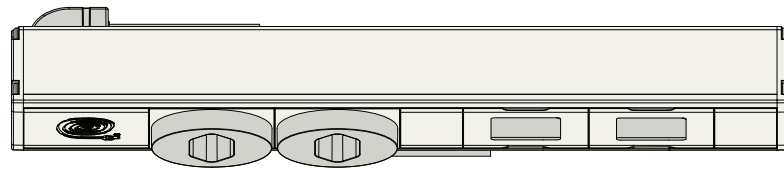

BYRNE

W O N D E R B A R

{CAMBIO WONDERBAR} Welcome to a world without barriers. The Cambio system from Byrne takes power and data to international heights, and with Wonderbar, that flexibility to work anywhere means anywhere in the office, too. Wonderbar's streamlined design allows it to be mounted along a work surface edge, directly onto the wall, or below the table top. Fully scalable and customizable, Wonderbar easily accommodates the changing technology demands of any work environment. Wonderbar is available in modular connector and plug versions (contact your sales representative for list of available plug types). Wonderbar and its components meet IEC standards and the Cambio coupler system is IEC 60529 IP4X rated. To learn more, visit us at www.byrne-electrical.com.