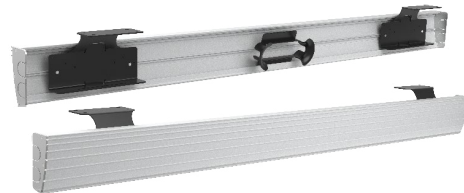

Cord Management

Cord Management

Floor to Desk Applications

Fixed Height Desk Vertebrae

Silver

Black

Height Adjustable Vertebrae

Silver

Black

Ideal for Wall-to-Desk or Between Desks

Neoprene Sleeves Cable Management

Velcro

Zipper

Manage Cables Under the Desk

Level

36" Desk

48" Desk

60" Desk

72" Desk