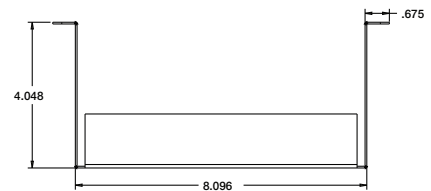

Ellora Storage Tray

FEATURES

- Cable management box
- Mounts under the work surface to contain cords.
- Designed to fit beneath the Ellora Power Data Center
- Can also be used for wire management in other applications
- Screws are not included
- Finish: Black Wrinkle