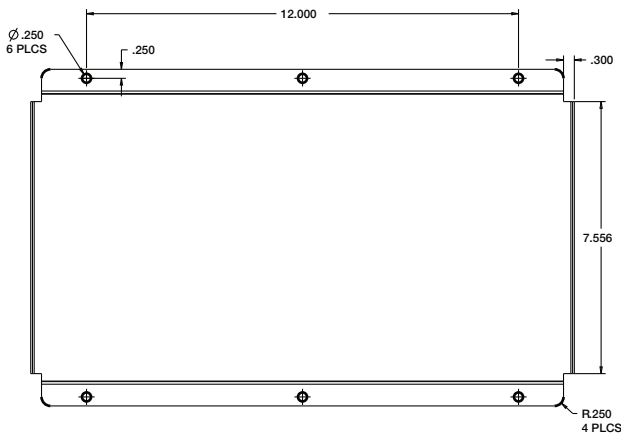

Ellora Storage Tray

FEATURES

- Cable management box
- Mounts under the work surface to contain cords.
- Designed to fit beneath the Ellora Power Data Center
- Can also be used for wire management in other applications
- Screws are not included
- Finish: Black Wrinkle