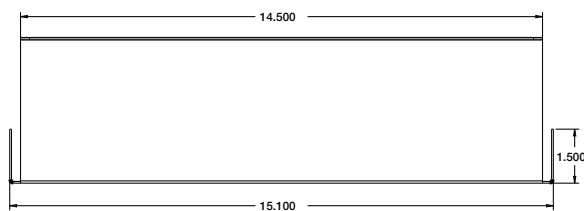

Ellora Storage Tray

FEATURES

- Cable management box
- Mounts under the work surface to contain cords.
- Designed to fit beneath the Ellora Power Data Center
- Can also be used for wire management in other applications
- Screws are not included
- Finish: Black Wrinkle