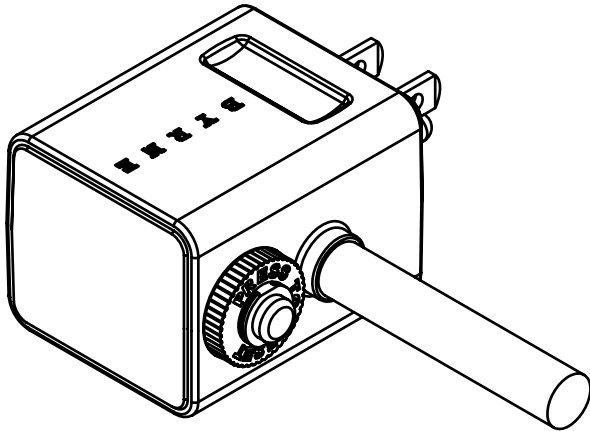

BYRNE

Circuit Breaker Cordset

DIMENSIONS (inches)

FEATURES + BENEFITS

- Circuit breaker integrated with plug head
- Accessible reset switch on circuit breaker
- When plugged into standard duplex receptacle, plug does not block other outlet
- Usable in most Floor Monuments
- Usable within Byrne Shallow Floor Box
- Requires two (2") inches of clearance from face of receptacle with applied in a vertical wall or panel application
- Minimalistic and inconspicuous
- UL/cUL Listed Cordset