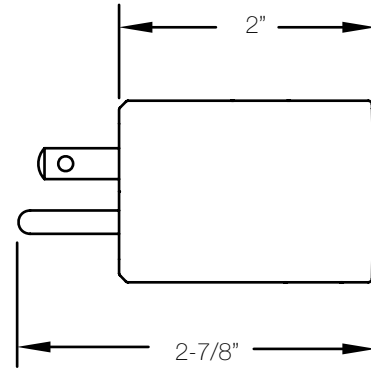

BYRNE

Circuit Breaker Cordset

DIMENSIONS (inches)

FEATURES + BENEFITS

- Circuit breaker integrated with plug head
- Accessible reset switch on circuit breaker
- When plugged into standard duplex receptacle, plug does not block other outlet
- Usable in most Floor Monuments
- Usable within Byrne Shallow Floor Box
- Requires two (2") inches of clearance from face of receptacle with applied in a vertical wall or panel application
- Minimalistic and inconspicuous
- UL/cUL Listed Cordset