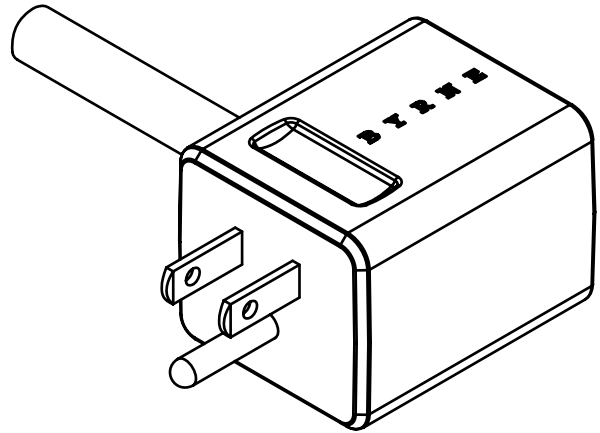

BYRNE

Circuit Breaker Cordset

DIMENSIONS (inches)

FEATURES + BENEFITS

- Circuit breaker integrated with plug head
- Accessible reset switch on circuit breaker
- When plugged into standard duplex receptacle, plug does not block other outlet
- Usable in most Floor Monuments
- Usable within Byrne Shallow Floor Box
- Requires two (2") inches of clearance from face of receptacle with applied in a vertical wall or panel application
- Minimalistic and inconspicuous
- UL/cUL Listed Cordset