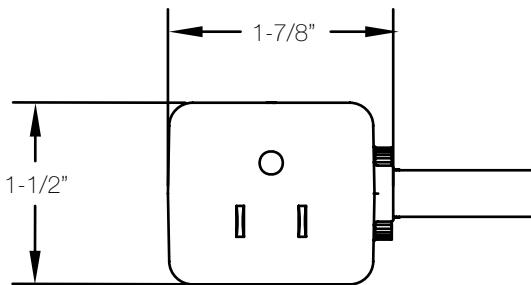

BYRNE

Circuit Breaker Cordset

DIMENSIONS (inches)

FEATURES + BENEFITS

- Circuit breaker integrated with plug head
- Accessible reset switch on circuit breaker
- When plugged into standard duplex receptacle, plug does not block other outlet
- Usable in most Floor Monuments
- Usable within Byrne Shallow Floor Box
- Requires two (2") inches of clearance from face of receptacle with applied in a vertical wall or panel application
- Minimalistic and inconspicuous
- UL/cUL Listed Cordset