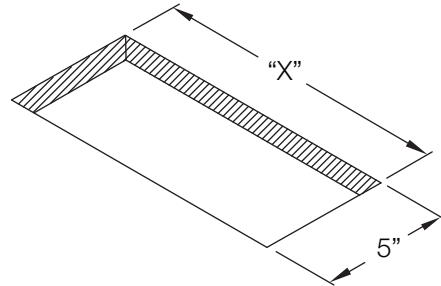

BYRNE

INSTALLATION INSTRUCTIONS FOR ELLORA®

Install data jacks as described in the installation instructions provided with data adapters, BE01421

Ellora		"X" Dim.
BE02511	2 Windows	5"
BE02511	3 Windows	6-1/2"
BE02511	4 Windows	8"
BE02511	5 Windows	9-1/2"
BE02511	6 Windows	11"
BE02511	7 Windows	12-1/2"
BE02511	8 Windows	14"

Attach 2 clips, at back of unit base.