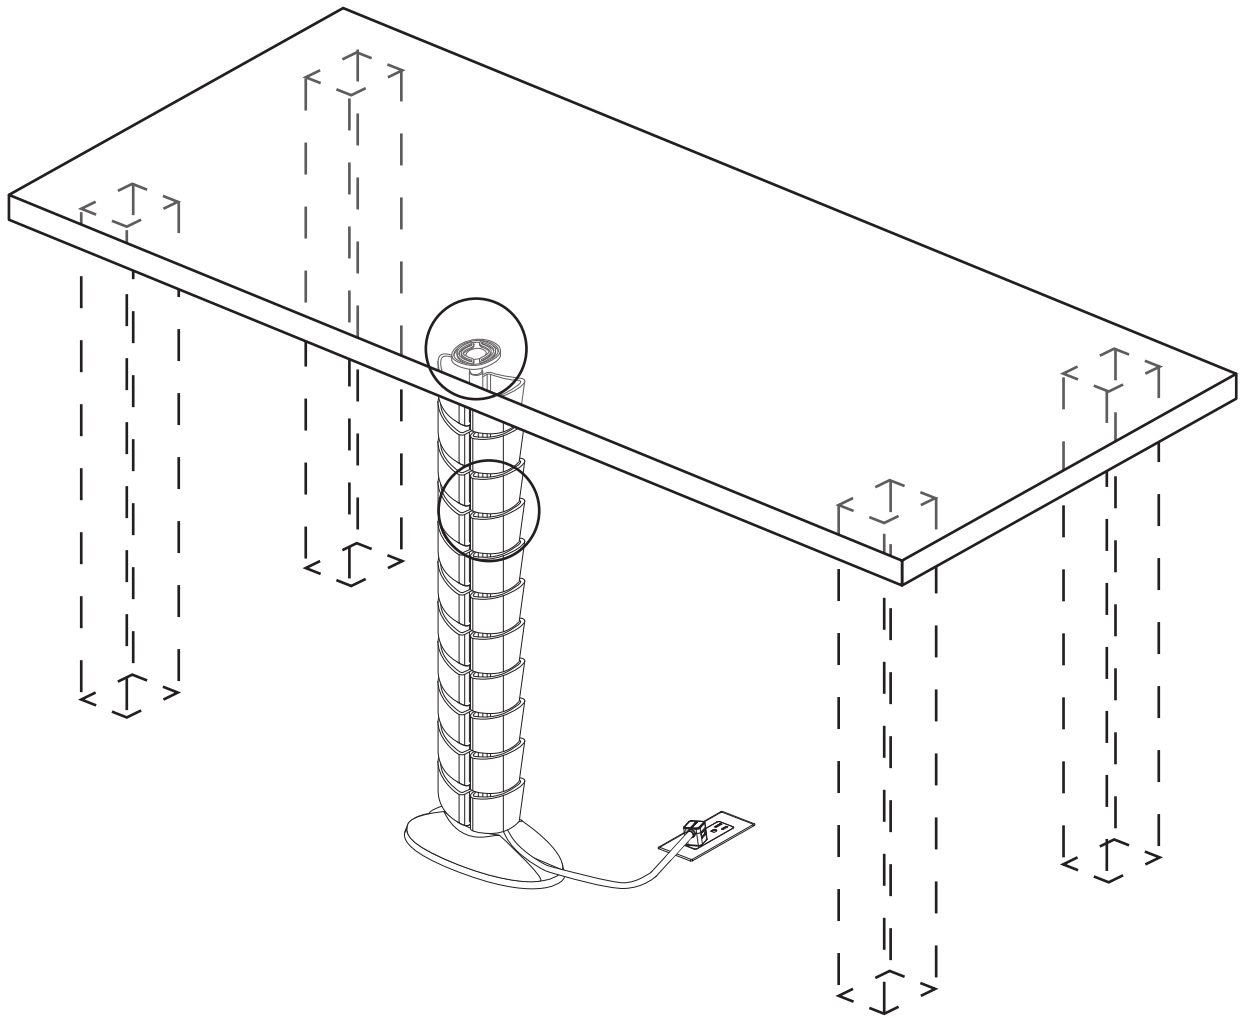

BYRNE™

INSTALLATION INSTRUCTIONS OVAL CABLE MANAGEMENT VERTEBRAE

Attach top bracket to the bottom of the table with the two supplied screws

Press Cords into Vertebrae slots as needed