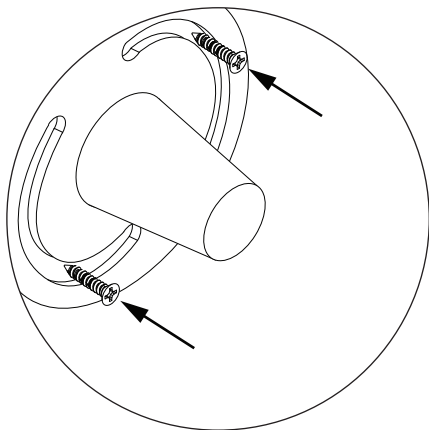

BYRNE™

INSTALLATION INSTRUCTIONS OVAL CABLE MANAGEMENT VERTEBRAE

Attach top bracket to the bottom of the table with the two supplied screws

Press Cords into Vertebrae slots as needed