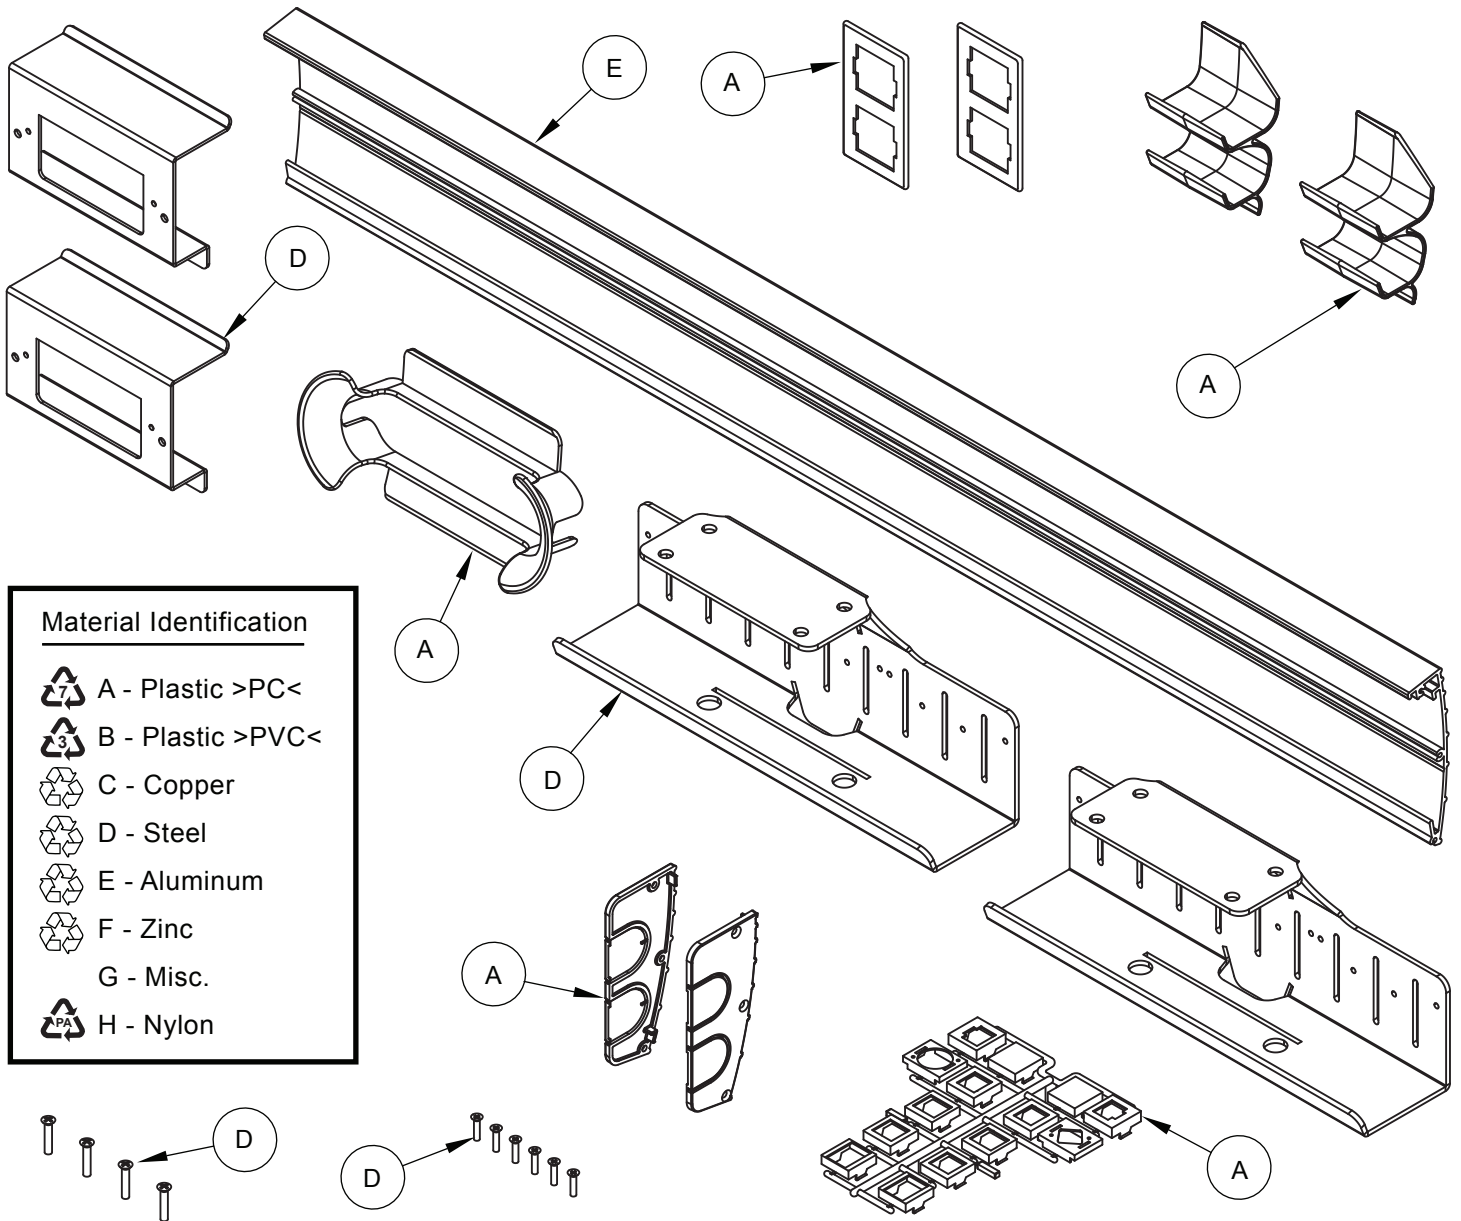

## PRODUCT END-OF-LIFE DIS-ASSEMBLY INSTRUCTIONS FOR LEVEL®

\*These instructions are intended for use by end-of-life recyclers. It provides basic instructions for the disassembly to remove components and materials for recycling purposes, only. **NOTE: The dis-assembly of this product in any way voids any warranty.**

### Recommended Tools

Dis-Assembly Time Approximately 15 min.