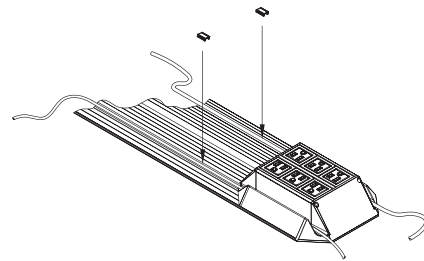

BYRNE

Rialto®

OVERVIEW

Rialto is a portable power/data distribution product that brings technology safely from the wall to where its needed. Power cables are routed in a safe to walk on design, fit for any environment.

* Image shown: Rialto's fixed modal with 6 power clear anodized aluminum base and white plastic.

SPECIFICATIONS

* Images depict a 6 Power unit

Integrated Channels

Use to hide and route data cables

CONFIGURATIONS AVAILABLE