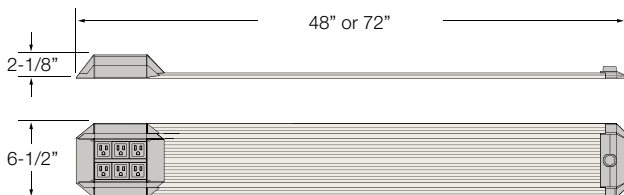

BYRNE

Rialto®

OVERVIEW

Rialto is a portable power/data distribution product that brings technology safely from the wall to where its needed. Power cables are routed in a safe to walk on design, fit for any environment.

* Image shown: Rialto's fixed modal with 6 power clear anodized aluminum base and white plastic.

SPECIFICATIONS

* Images depict a 6 Power unit

Integrated Channels

Use to hide and route data cables

CONFIGURATIONS AVAILABLE