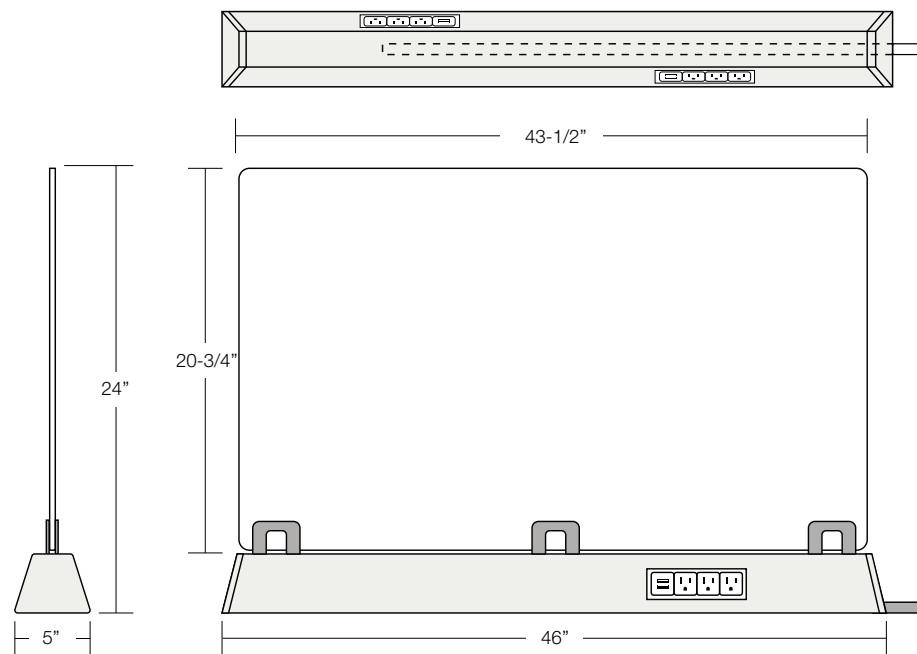

SPECIFICATIONS

POWER ENTRY OPTIONS

Circuit Breaker Plug will be seen on end of units that contain 4 or more power simplexes.

ETL LISTED
Corded

CODES

NEW YORK

Corded Steel Fence can be used in New York City, per the New York City Electrical Code.

CHICAGO

Corded Steel Fence can be used on Listed freestanding furnishings in Chicago. Limitations apply.