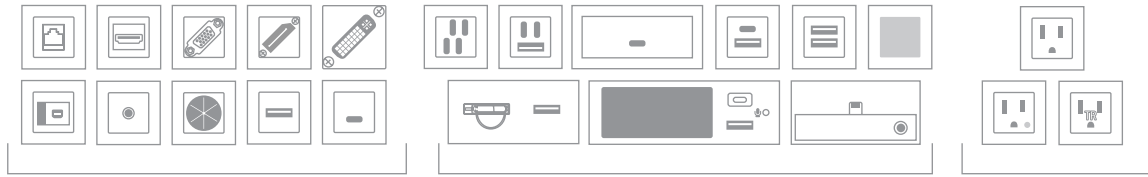

# CONFIGURATIONS AVAILABLE

A 4 port window unit that can be configured with power, USB, and data. Below is a graphic representation of the configurations available.