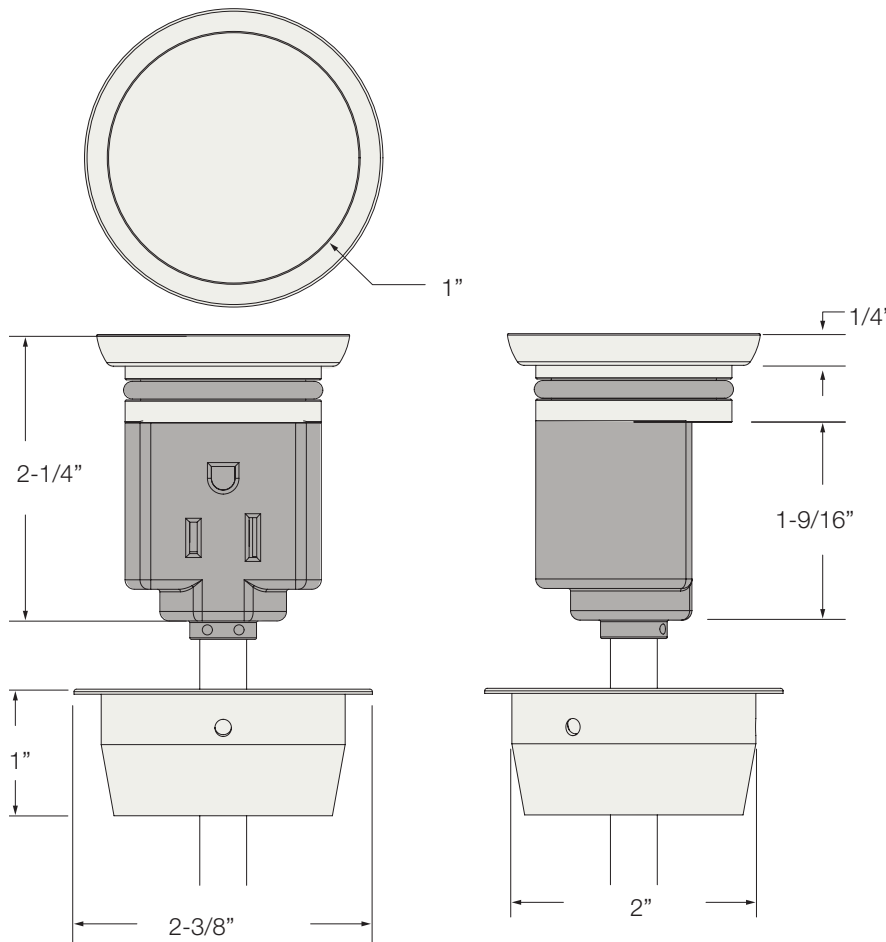

BYRNE

Nightcap

OVERVIEW

Nightcap provides simple pullout power at your desk top or integrated into your furniture. It's convenient, simple, and minimal. It's perfect for easily charging your phone, tablet, or laptop while in use. Nightcap's plastic is offered in a wide range of on-trend colors, as well as multiple options for braided cord colors and patterns.

SPECIFICATIONS

Cut Out Size

Grommet hole cut out
2" diameter

Table Dimensions

Fits in tables 3/4" to 2"
thick

Power

Corded, 15 Amp Simplex

UL LISTED