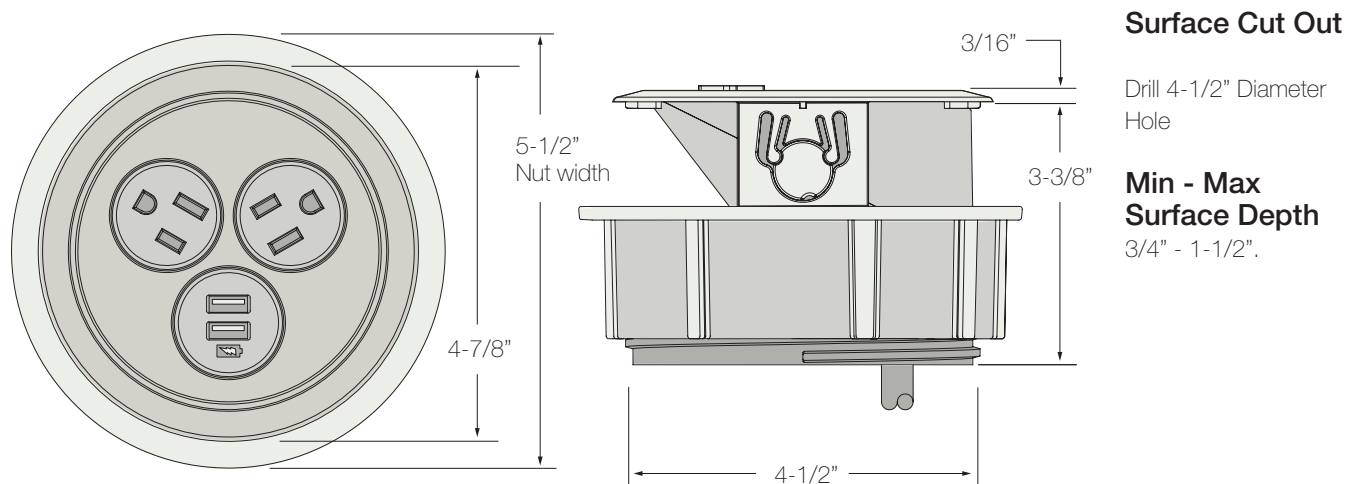

BYRNE

Eclipse[®]

* Image shown: 2 Power, 1 USB configuration with a Soft Touch Molded Black Plastic with Black simplexes

OVERVIEW

Eclipse has a sleek design which allows the product to rotate to open or close to expose or hide the power.

SPECIFICATIONS

* Images depicts a 2 Power and 1 USB unit.

CONFIGURATIONS

Two power unit shown with power and technologies available in the blank spaces shown below.

INTEGRATED TECH

Dual USB & USB A+C

POWER ENTRY OPTIONS & CODES