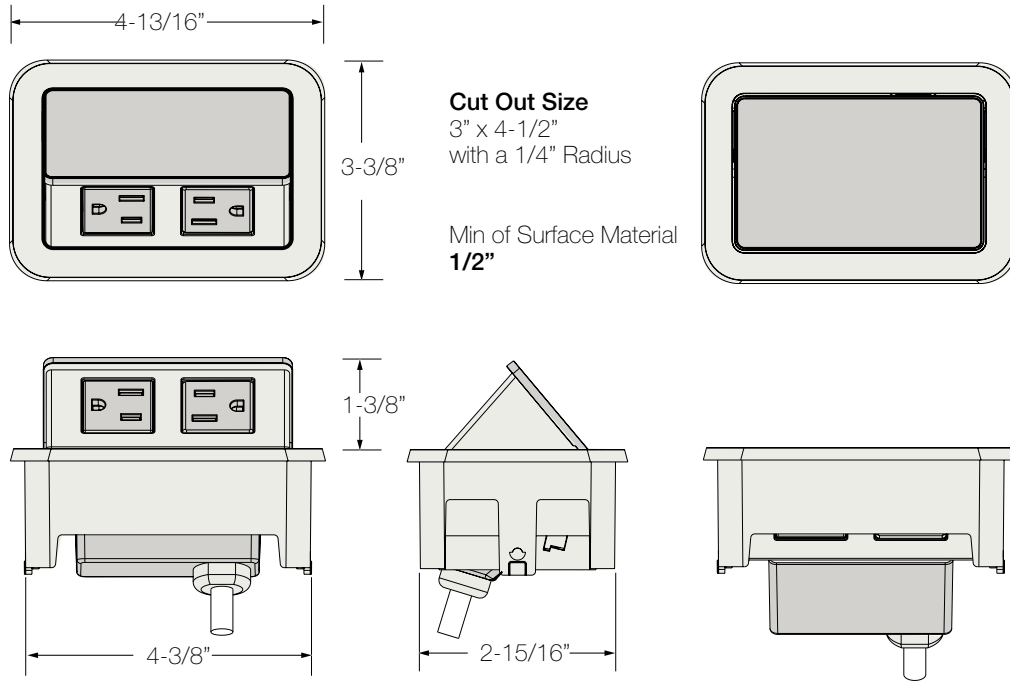

BYRNE

Nacre® 2 Window

OVERVIEW

Byrne's popular Nacre, part of the MyPower Family, is now available in a smaller package. With 2 Windows available with either 2 power or 1 power and 1 USB (or USB Type C), perfect for charging lap tops, mobile phones, tablets, and other desktop devices. 2 Port Nacre is mounted into the work surface, for a clean and discrete look. Byrne's simplexes can be rotated to fit specific charging needs.

* Image shown: 1 Power, 1 Dual USB configuration in Gloss Black Plastic

SPECIFICATIONS

* Images depict a 2 Window Nacre with 1 Power, and 1 USB

POWER ENTRY OPTIONS

UL LISTED

Corded

ETL LISTED

Interlink

INTEGRATED TECHNOLOGIES

The technology must be installed on the left side for this product

POWERED

Dual USB, Embrava®,
USB-4C, Dual C+A, USB A+C,
NOTE: Powered Technologies do not transfer data

POWER SIMPLEX