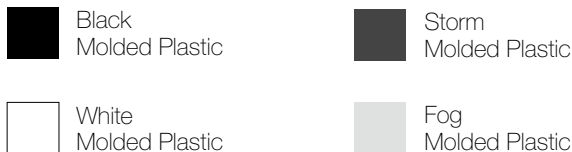

Double Ellora Well is offered in 4 on-trend powder coated colors: Matte Black, Matte White, Matte Storm, and Matte Fog. The power and data options are molded plastic in the same colors. The inside faceplate is matte white unless the unit is black, in which case the inside faceplate is also black. Custom options for finishes are also available.

HOUSING AND GROMMET

INSIDE FACEPLATE & BODY

PLASTIC SIMPLEXES, WINDOW FRAMES AND END CAPS

FINISH AREAS