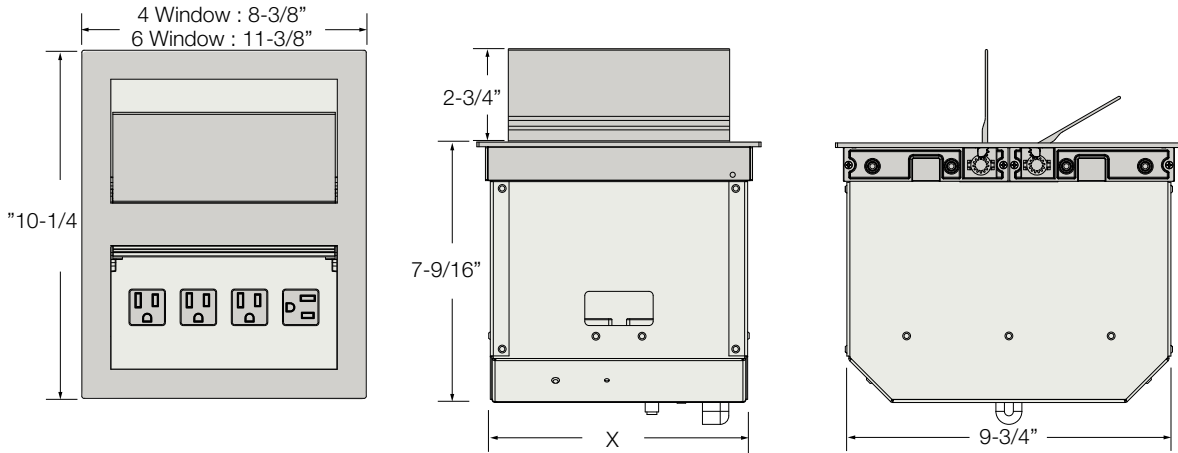

BYRNE

EW2X

OVERVIEW

Smartly designed with generous proportions below the worksurface, Ellora Well already takes on the largest adapters out there—including those Mac power bricks—so tech can charge fast and out of sight. It just doesn't get any more powerful than that... unless you double it. Meet Double Ellora Well, EW2X for short. With EW2X, you'll find the same deep well design, and the same wide range of power and USB options to accommodate any team—but with easy access from both sides, for more space to plug in. It's the perfect choice for media sharing tables. And it's all still tucked under a seamless, soft-closing lid to deliver a modern, streamlined appearance.

SPECIFICATIONS

* Images depict an 8 Window Double Ellora Well with 4 power on each side

CODES

NEW YORK

The Corded Double Ellora Well can be used in New York City as per the New York City Electrical Code.

CHICAGO

UL LISTED

Corded
Hardwired
4-Trac Interconnect
8-Trac Interconnect

UL RECOGNIZED

Interlink IQ 2.0
Interlink

ETL LISTED

Interlink IQ 2.0
Interlink

CUT OUT DIMENSIONS

Windows Per Side	Length	Width (X)
4 Windows (8 Window total)	9-3/4"	7-7/8"
6 Windows (12 Window total)	9-3/4"	10-7/8"

Min Surface Depth

3/8"

CONFIGURATIONS SIZE

Double Ellora Well offers 4 or 6 windows on each side, for a total of 8 or 12 windows respectively. Non-Powered integrated technologies can only be placed in the blank spaces below, along with powered technologies and power simplexes.