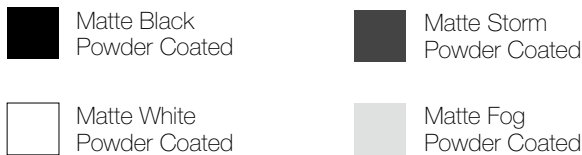

HOUSING AND GROMMET