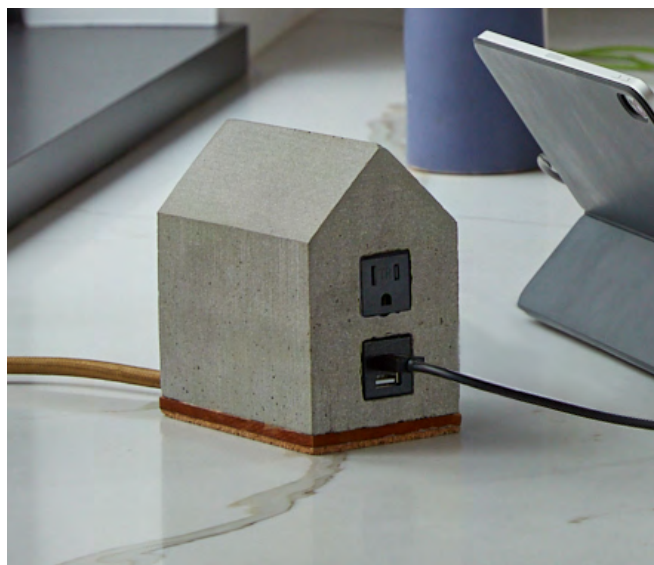

BYRNE

Hearth™

OVERVIEW

Power and charging under one roof? Absolutely. Hearth's one-of-a-kind, hand-molded concrete body, wood-base detailing, and coordinating braided cord make it the artful center of any home. And Hearth's clever, 2-port design delivers the power to keep multiple devices charged and happy.

CONFIGURATIONS

1 Power, 1 Dual USB

FINISHES

Finish: Molded Concrete
Power: Black
Cord: Solid Brass

HEARTH-12-11-B452-M1-108

POWER INFEED OPTIONS

UL LISTED

UL962A (Residential)