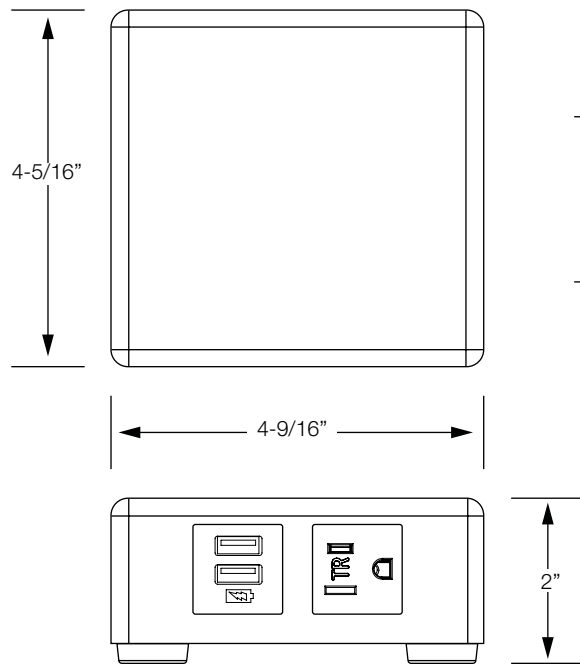

BYRNE

Sugi™

OVERVIEW

Inspired by a centuries-old Japanese approach to preserving wood, Sugi is cut from a single block of cedar and intensely stained with a wraparound wood grain, offset by handmade brass feet and a stylish braided cord. For 2-port design that brings powerful appeal to any space, Sugi delivers.

SPECIFICATIONS

POWER INFEED OPTIONS

UL LISTED

UL962A (Residential)

FINISHES

Finish: Black Cedar
Power: Black
Cord: Solid Brass

CONFIGURATIONS

1 Power, 1 Dual USB