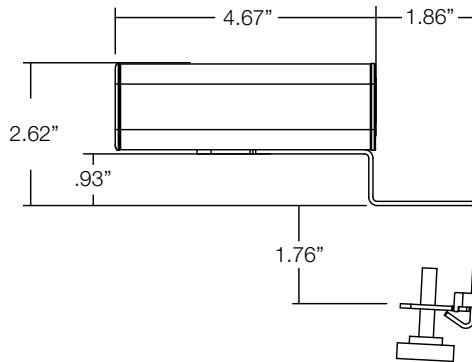

* Image Shown: 5 port Finch unit with 2 Power, 1 USB A+C in front, 1 Power, 1 Dual USB-C+A in the rear, with an Under Mount

SPECIFICATIONS

*** Product is Pre-Launch and subject to change - Coming Soon ***

* Image depicts a 5-Port Finch unit (top) and 3-Port Finch unit (bottom) both with a Slide Mount.

5-Port Finch Rear View

CONFIGURATION

Finch 5-Port is available with 2 Power, 1 USB A+C in the front and 1 Power, 1 Dual USB-C+A in the back.