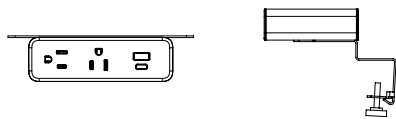

CONFIGURATION

Finch 5-Port is available with 2 Power, 1 USB A+C in the front and 1 Power, 1 Dual USB-C+A in the back.

Finch 3-Port is available with 2 Power and 1 USB A+C in the front.

Both 3 and 5-Port Finch have 72" or 120" Cord Length options

POWER INFEED OPTIONS

UL LISTED

Corded

UL RECOGNIZED

Sequence
IQ 2.0

ETL LISTED

Pattern
Sequence
IQ 2.0

CODES

NEW YORK

The Corded Finch can be used in New York City, as per the New York City Electrical Code.

CHICAGO

The Corded Finch can be used on Listed freestanding furnishings in Chicago. Limitations apply

MOUNT OPTIONS

Finch is available with a Clamp/Slide Mount or an Undermount for both 3-Port and 5-Port configurations. Options depicted below.

MOUNTING BRACKET

- White Powder Coat
- Black Powder Coat

FINISHES

ANODIZED ALUMINUM HOUSING

- Black Anodized Aluminum
- Clear Anodized Aluminum
- Storm Powder Coat
- Fog Powder Coat
- Copper Anodized
- Sandstone Anodized
- Greenstone Anodized

PLASTIC

- White
- Black
- Dune
- Rosemary
- Moss
- Clay
- Pinecone
- Navy
- Storm
- Fog
- Dusk
- Honey