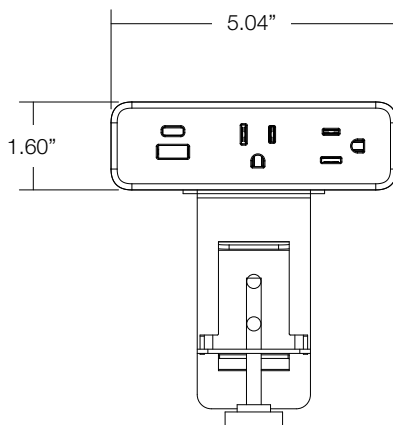

* Image Shown: 5 port Finch unit with 2 Power, 1 USB A+C in front, 1 Power, 1 Dual USB-C+A in the rear, with an Under Mount

SPECIFICATIONS

*** Product is Pre-Launch and subject to change - Coming Soon ***

* Image depicts a 5-Port Finch unit (top) and 3-Port Finch unit (bottom) both with a Slide Mount.

5-Port Finch Rear View

CONFIGURATION

Finch 5-Port is available with 2 Power, 1 USB A+C in the front and 1 Power, 1 Dual USB-C+A in the back.

Finch 3-Port is available with 2 Power and 1 USB A+C in the front.

Both 3 and 5-Port Finch have 72" or 120" Cord Length options

POWER INFEED OPTIONS

UL LISTED

Corded

UL RECOGNIZED

Sequence
IQ 2.0

ETL LISTED