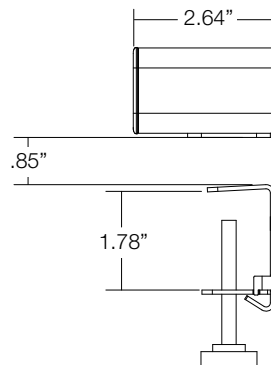

* Image Shown: 5 port Finch unit with 2 Power, 1 USB A+C in front, 1 Power, 1 Dual USB-C+A in the rear, with an Under Mount

SPECIFICATIONS

*** Product is Pre-Launch and subject to change - Coming Soon ***

* Image depicts a 5-Port Finch unit (top) and 3-Port Finch unit (bottom) both with a Slide Mount.

5-Port Finch Rear View

CONFIGURATION

Finch 5-Port is available with 2 Power, 1 USB A+C in the front and 1 Power, 1 Dual USB-C+A in the back.