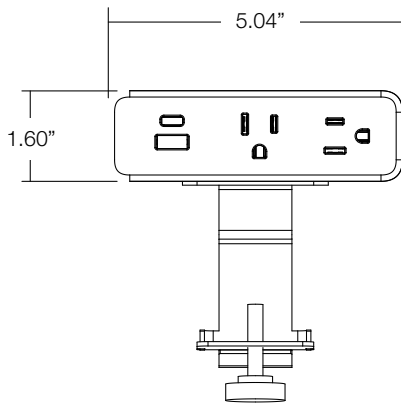

* Image Shown: 5 port Finch unit with 2 Power, 1 USB A+C in front, 1 Power, 1 Dual USB-C+A in the rear, with an Under Mount

SPECIFICATIONS

*** Product is Pre-Launch and subject to change - Coming Soon ***

* Image depicts a 5-Port Finch unit (top) and 3-Port Finch unit (bottom) both with a Slide Mount.

5-Port Finch Rear View

CONFIGURATION

Finch 5-Port is available with 2 Power, 1 USB A+C in the front and 1 Power, 1 Dual USB-C+A in the back.