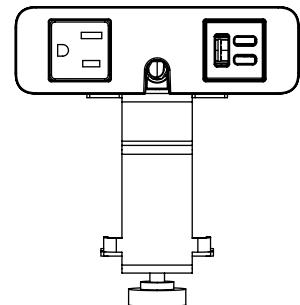

* Image Shown: 5 port Finch unit with 2 Power, 1 USB A+C in front, 1 Power, 1 Dual USB-C+A in the rear, with an Under Mount

SPECIFICATIONS

*** Product is Pre-Launch and subject to change - Coming Soon ***

* Image depicts a 5-Port Finch unit (top) and 3-Port Finch unit (bottom) both with a Slide Mount.

5-Port Finch Rear View

CONFIGURATION

Finch 5-Port is available with 2 Power, 1 USB A+C in the front and 1 Power, 1 Dual USB-C+A in the back.

Finch 3-Port is available with 2 Power and 1 USB A+C in the front.

Both 3 and 5-Port Finch have 72" or 120" Cord Length options

POWER INFEED OPTIONS

UL LISTED

Corded

UL RECOGNIZED

Sequence
IQ 2.0

ETL LISTED