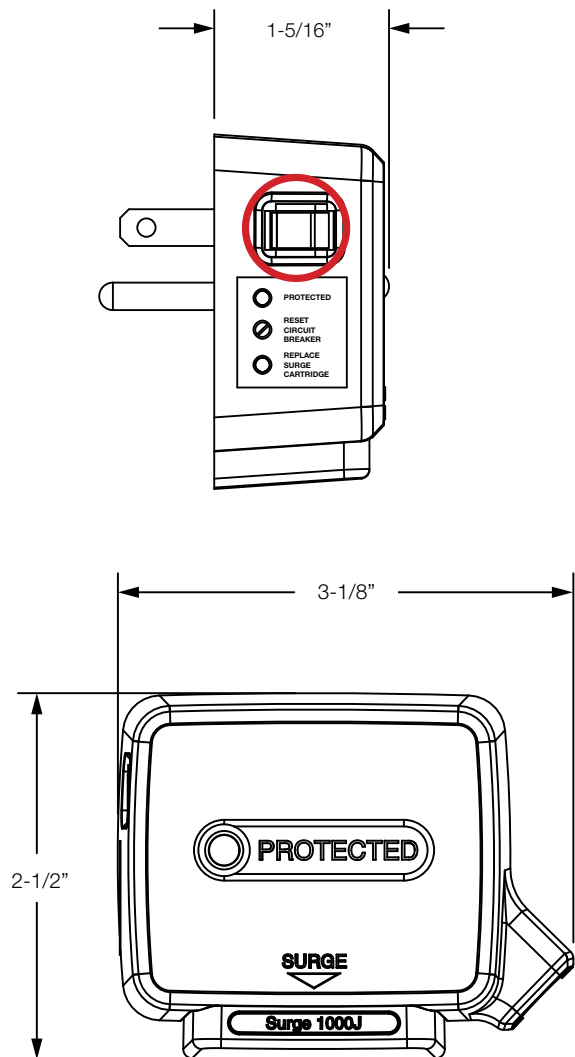

TECHNOLOGY SPECIFICATIONS

INPUT	
AC Voltage	120V AC
Cord Gauge (AWG)	14 AWG
Maximum Surge Amps	18,000 Amps (4 x 4500 Amps Per MOV)
Circuit Breaker Plug Head	Yes
Input Cord Details	Standard SJT (PVC), (Non-PVC possible per UL)
Right-Angle Plug	Yes
OUTPUT	
Output Receptacles	15 Amps
Circuit Breaker	15 Amps
User Interface	LED Indicator Light
SURGE PROTECTION	
Surge Suppression Rating	1,000 Joules
Maximum Spike Current	18,000 Amps
Overcurrent Protection	Yes*
Automatic Shutoff	No
PHYSICAL	
Plug Head Construction	Plastic
Plug Head Color	Fog
Plug Head Dimension (in)	2-1/2 x 3-1/8 x 1-5/16
Angled Plug	Yes
Replaceable Cartridge	P/N BE010080-C
STANDARDS & COMPLIANCE	
Certified by	UL
Finished Products using Surge Protection Plug Head Certified by	UL, ETL
Compliance	Plug Head: UL817 Replaceable Cartridge: UL1449

Note: the plughead has a Circuit Breaker Reset Button for overcurrent protection (circled in red on image). If your accessory is pulling too much power, the button will engage.

Reset the circuit by pressing the button. If the button continues to engage, you may need to unplug an item from your accessory.

DIMENSIONS