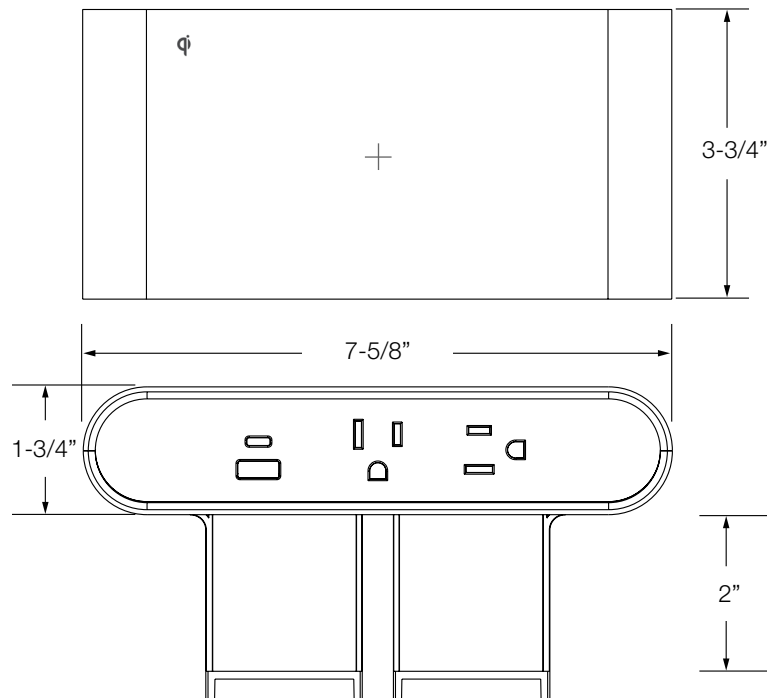

SPECIFICATIONS

* Image depicts the Edge Mount Trippel

*The "Qi" symbol is a trademark of the Wireless Power Consortium.

LISTINGS

UL Listed

Corded

OTHER

Qi Wireless Charging Compatible

Cord Length:

108"

Mounting

Drill holes on Edge Mount are designed to be mounted to the bottom of the surface.

Min - Max Surface Thickness

3/4" - 2"