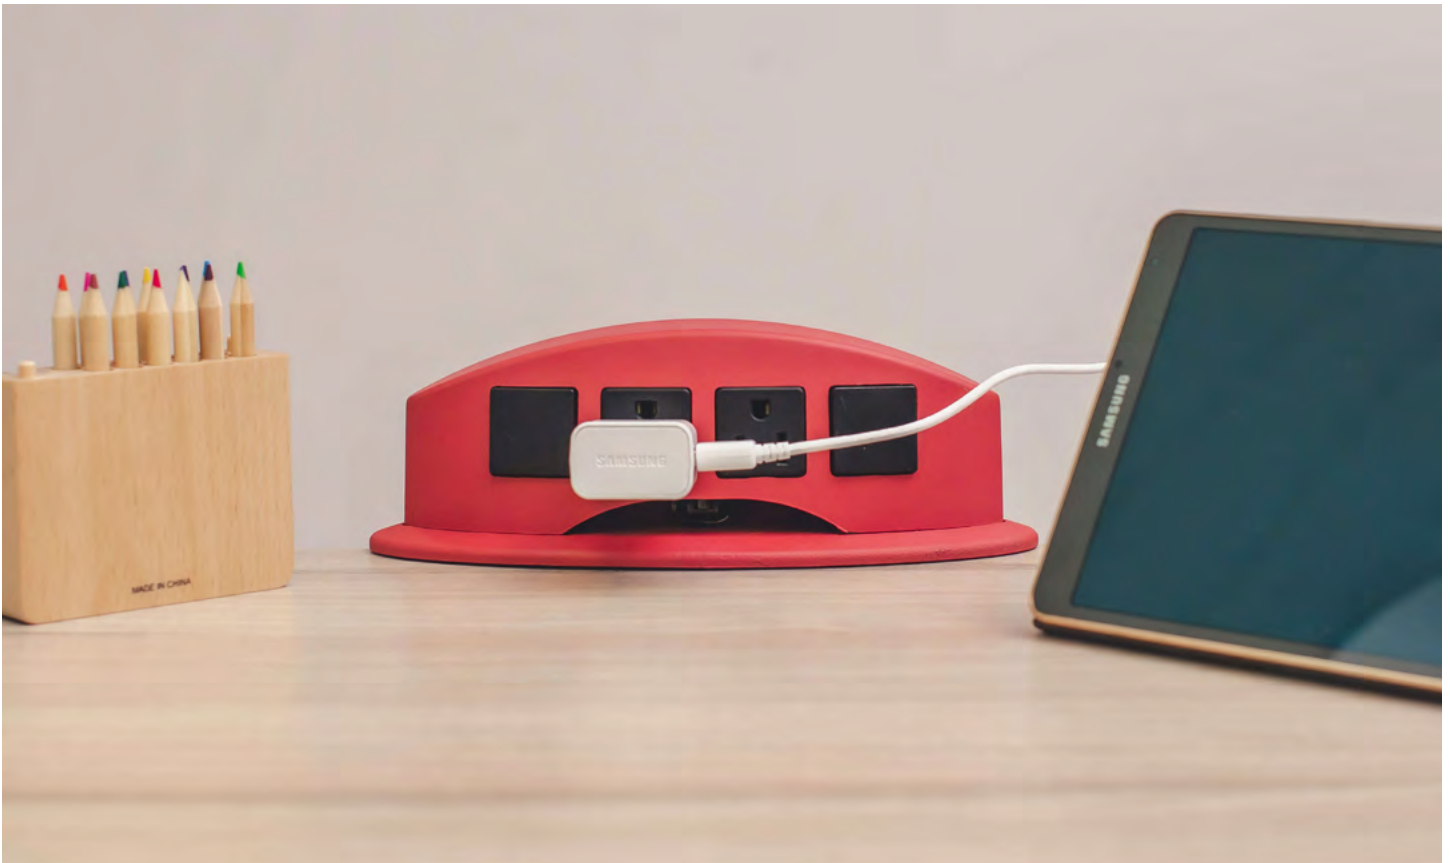

PDC

BYRNE

PDC®

PDC is the most accessible alternative to electrify any work surface. Ready to be mounted to the edge, it has 4 windows; 2 power and 2 open to a wide selection of integrated technologies.

BYRNE