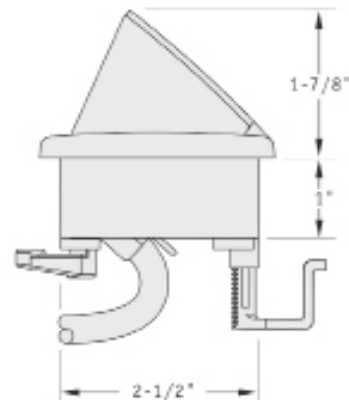

TABLE THICKNESS

MIN - MAX
1" - 1.5"