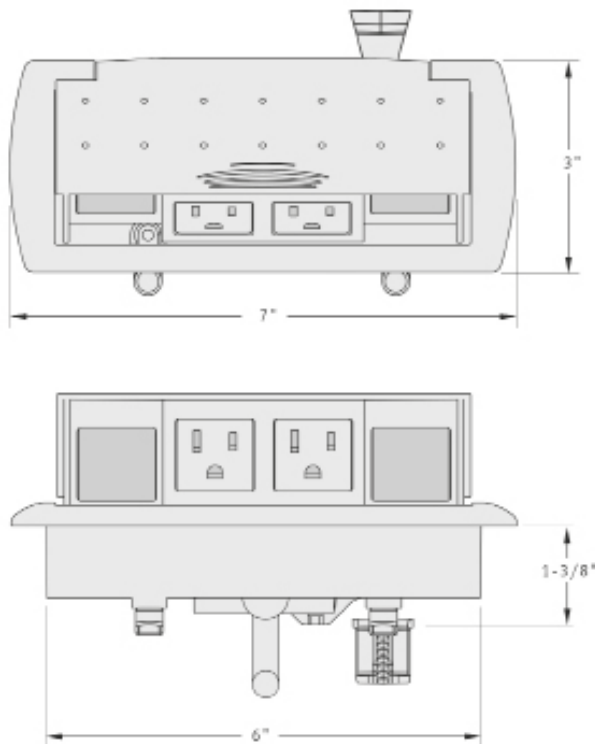

## Miniport

Hole Mount

\* Image shown: Miniport with 4 windows in silver with black simplex.

### OVERVIEW

Miniport is a retractable power strip. Available with 2 electric windows and different technologies.

### SPECIFICATIONS

\* Image shown: Miniport with 4 windows.

### CUT OUT DIMENSION

Length	Width
6"	2.5"