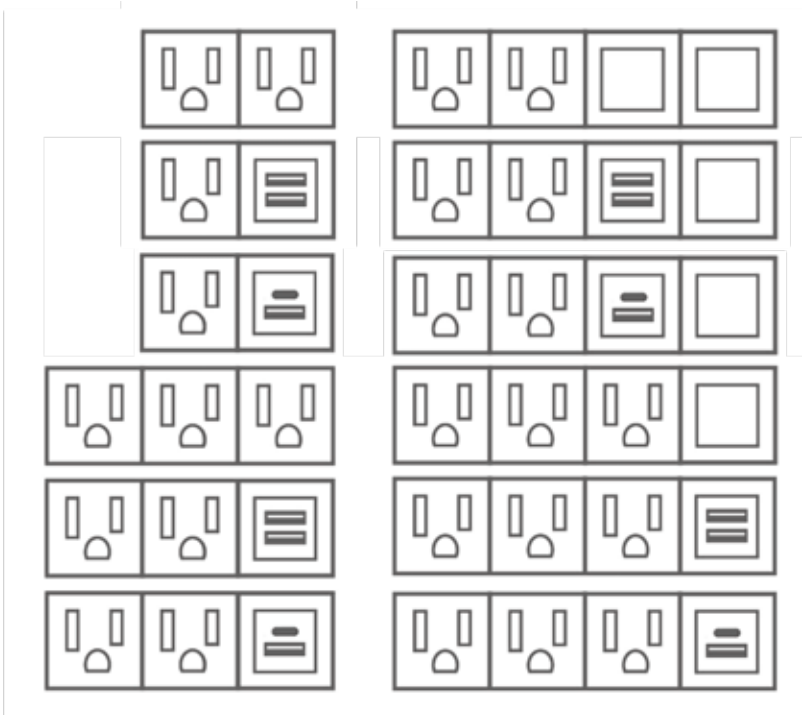

BYRNE

Start Z

Hole Mount

* Image show: Start Z with 3 power windows in silver with black duplexes.

OVERVIEW

With a minimalist design, Start is an easy and safe solution that adapts to any space, bringing energy wherever it is needed. Start Z is available with 2, 3 and 4 windows in different configurations of power and data.

SPECIFICATIONS

* Image shown: Start Z with 3 windows.

CUT OUT DIMENSION

	Length	Width
2 Windows	3.4"	1.9"
3 Windows	5.2"	1.9"
4 Windows	6.8"	1.9"

TABLE THICKNESS

MIN - MAX
7.5" - 1.5"

POWER ENTRY OPTIONS

Corded 72" to 120" with 3-pole outlet.

CONFIGURATIONS

Start Z is available with 2, 3 and 4 windows.

CERTIFICATIONS

UL

NOM

POWER SIMPLEX

Tamper Resistant.

TECHNOLOGIES