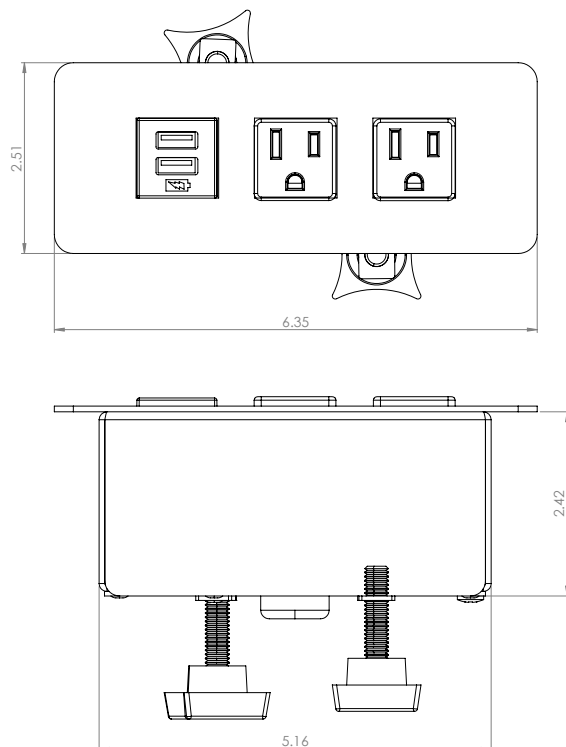

BYRNE

Start Z

Hole Mount

* Image show: Start Z with 3 power windows in silver with black duplexes.

OVERVIEW

With a minimalist design, Start is an easy and safe solution that adapts to any space, bringing energy wherever it is needed. Start Z is available with 2, 3 and 4 windows in different configurations of power and data.

SPECIFICATIONS

* Image shown: Start Z with 3 windows.

CUT OUT DIMENSION

	Length	Width
2 Windows	3.4"	1.9"
3 Windows	5.2"	1.9"
4 Windows	6.8"	1.9"

TABLE THICKNESS

MIN - MAX
7.5" - 1.5"

POWER ENTRY OPTIONS

Corded 72" to 120" with 3-pole outlet.