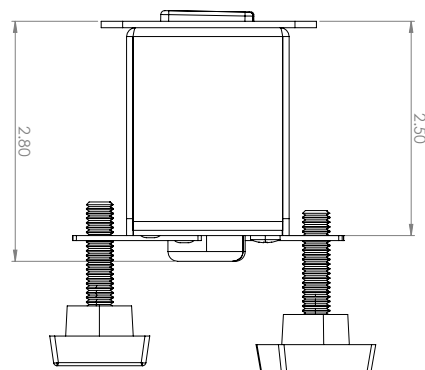

SPECIFICATIONS

* Image shown: Start Z with 3 windows.

CUT OUT DIMENSION

	Length	Width
2 Windows	3.4"	1.9"
3 Windows	5.2"	1.9"
4 Windows	6.8"	1.9"

TABLE THICKNESS

MIN - MAX
7.5" - 1.5"

POWER ENTRY OPTIONS

Corded 72" to 120" with 3-pole outlet.