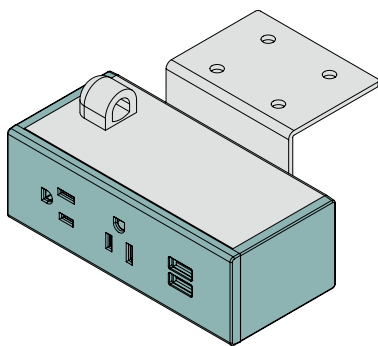

FINISHES

Dean's housing is clear anodized aluminum. The color of the cord will default to white unless the faceplate and end caps are black, in which case it will default to a black cord. Dean is also available in many over-braided options.

Faceplate

	White		Poppy		Dune
	Fog		Berry		Rosemary
	Storm		Peacock		Moss
	Black		Dusk		Clay
			Honey		Pinecone
			Navy		

FINISH AREAS

Colors represent areas of different material used on the product.

	Plastic Faceplate & Endcaps
	Anodized Aluminum Housing & Mount