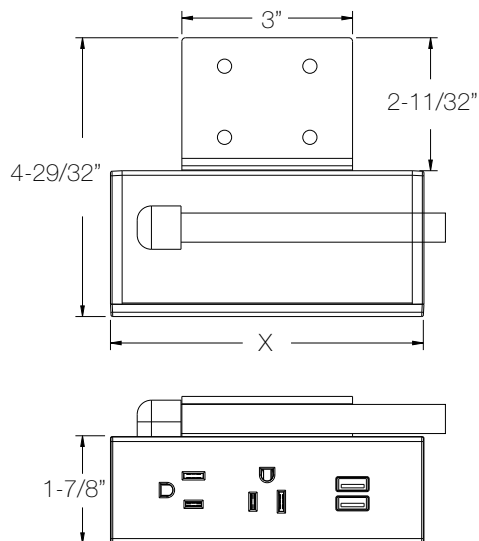

SPECIFICATIONS

* Image depicts a 3 window unit.

All dimensions remain the same except for X, which will change depending on the number of windows in the unit.

Dimensions

| | X |
|----------|--------|
| 2-Window | 4" |
| 3-Window | 5-1/2" |
| 4-Window | 7" |
| 5-Window | 8 1/2" |

Mounting Bracket

The bracket is mounted underneath the edge of a surface.

POWER ENTRY OPTIONS

UL LISTED

Corded
Hardwired
4-Trac
8-Trac

UL RECOGNIZED

Interlink
Interlink IQ

ETL LISTED