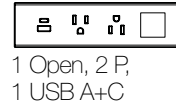

CONFIGURATIONS AVAILABLE

Dean is available with 2, 3, 4, or 5 windows. We offer dual USB options with 2 Amps per port, 15 Amp power simplexes and Tamper Resistant simplexes (upon request) with this product. Below is a graphic representation of the power and data configurations available for this unit.

2 Windows

3 Windows

4 Windows

5 Windows

Data Options

Cat6, Cat6 A, HDMI, VGA, Mini DisplayPort, Stereo Jack, Passive USB-A, and Passive USB-C

NOTE: Factory install only for Mini DisplayPort

Tamper Resistant

Tamper Resistant units will be labeled with TR in the left hand corner of the faceplate.