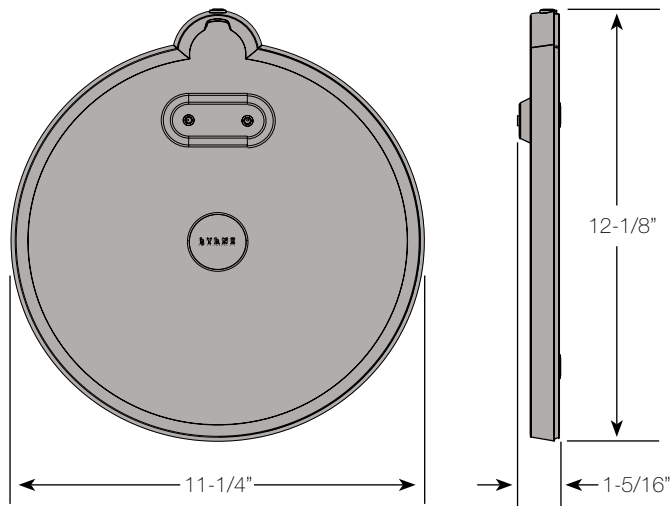

BYRNE

Vesta® Charging Base

OVERVIEW

Byrne's Battery Vesta charges your phones, tablets and more, but what charges Vesta? The Vesta Charging base eliminates the hassle of plugging in a charging brick to the wall and to Vesta's barrel connector, making charging Vesta as simple as setting it down! Available in four attractive finishes to match your Vesta or your decor. Simplify your life with Vesta and the Vesta Charging Base!

FINISHES

POWER ENTRY

96W Wall Charger with Barrel connector - Included - capable of charging depleted Battery in Approx 6-8 Hours.

Replacement part number: **BE07897**

CHARGING BASE COLOR OPTIONS (SINGLE COLOR)