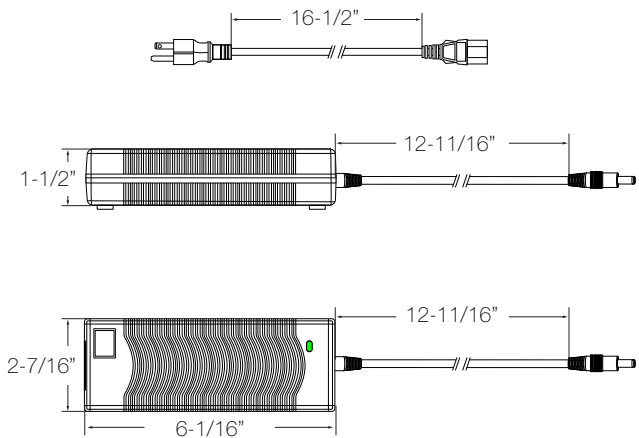

BYRNE

Vesta® Charging Base

OVERVIEW

Byrne's Battery Vesta charges your phones, tablets and more, but what charges Vesta? The Vesta Charging base eliminates the hassle of plugging in a charging brick to the wall and to Vesta's barrel connector, making charging Vesta as simple as setting it down! Available in four attractive finishes to match your Vesta or your decor. Simplify your life with Vesta and the Vesta Charging Base!

FINISHES

POWER ENTRY

96W Wall Charger with Barrel connector - Included - capable of charging depleted Battery in Approx 6-8 Hours.

Replacement part number: **BE07897**

CHARGING BASE COLOR OPTIONS (SINGLE COLOR)