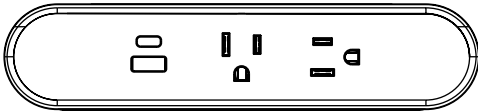

Edge Mount Trippel

FINISH OPTIONS

Cord

Black

Miki

Black

White

Storm

Trippel

Black

White

Storm

Hexplex/Triplex

Black