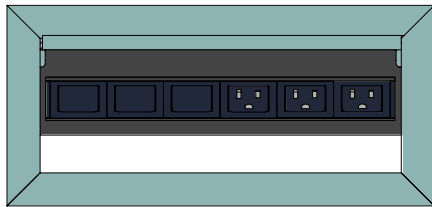

# FINISH AREAS

---

-  Anodized Aluminum
-  Inside Faceplate
-  End caps, Window Frames