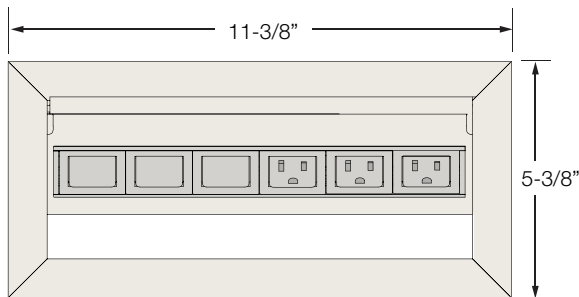

SPECIFICATIONS

Min Surface Depth
3/8"

Max Surface Depth
1 1/2"