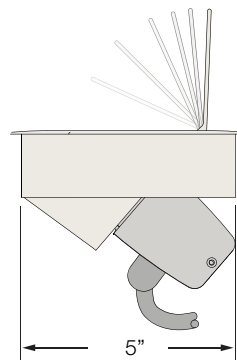

CUT OUT DIMENSION

WINDOWS	LENGTH	WIDTH
2 Windows	5"	5"
3 Windows	6-1/2"	5"
4 Windows	8"	5"
5 Windows	9-1/2"	5"
6 Windows	11"	5"
7 Windows	12-1/2"	5"
8 Windows	14"	5"