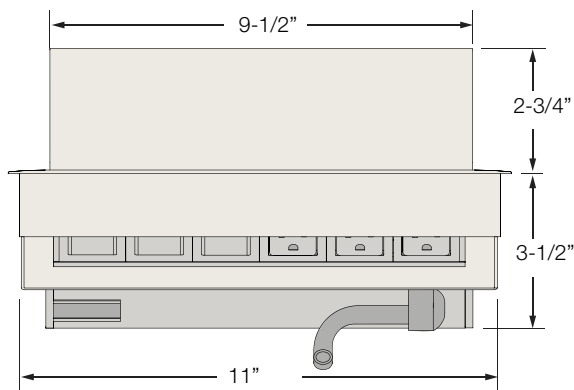

CUT OUT DIMENSION

WINDOWS	LENGTH	WIDTH
2 Windows	5"	5"
3 Windows	6-1/2"	5"
4 Windows	8"	5"
5 Windows	9-1/2"	5"
6 Windows	11"	5"
7 Windows	12-1/2"	5"
8 Windows	14"	5"