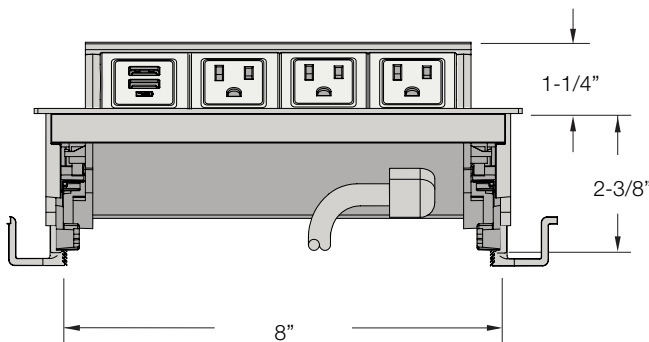

SPECIFICATIONS

* Images depict a 3 power, and 1 USB. 4 window unit shown below.

Min Surface Depth
3/8"

7/8" when using mounting feet

Max Surface Depth
1 1/2"

CUT OUT DIMENSION

	LENGTH	WIDTH
2 Windows	5"	4"
3 Windows	6-1/2"	4"
4 Windows	8"	4"
5 Windows	9-1/2"	4"
6 Windows	11"	4"
7 Windows	12-1/2"	4"

CONFIGURATIONS AVAILABLE

MhoB is offered in the 2, 3, 4, 5, 6, and 7 window units. Each window can be replaced by a variety of power or technology options.

INTEGRATED TECHNOLOGIES

The power simplexes must be grouped together and installed at the **right end** of this product. Technologies requiring power must immediately follow.