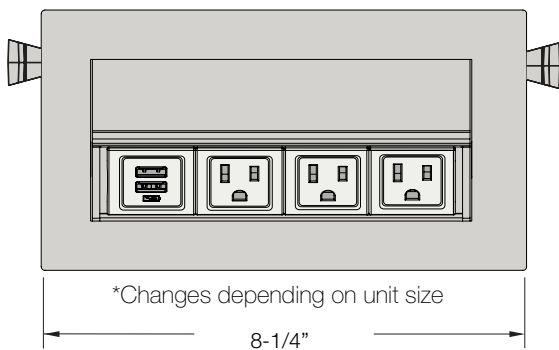

SPECIFICATIONS

* Images depict a 3 power, and 1 USB. 4 window unit shown below.

Min Surface Depth
3/8"

7/8" when using mounting feet

Max Surface Depth
1 1/2"

CUT OUT DIMENSION

	LENGTH	WIDTH
2 Windows	5"	4"
3 Windows	6-1/2"	4"
4 Windows	8"	4"
5 Windows	9-1/2"	4"
6 Windows	11"	4"
7 Windows	12-1/2"	4"