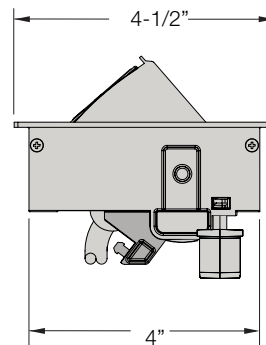

SPECIFICATIONS

* Images depict a 3 power, and 1 USB. 4 window unit shown below.

Min Surface Depth
3/8"

7/8" when using mounting feet

Max Surface Depth
1 1/2"

CUT OUT DIMENSION

	LENGTH	WIDTH
2 Windows	5"	4"
3 Windows	6-1/2"	4"
4 Windows	8"	4"
5 Windows	9-1/2"	4"
6 Windows	11"	4"
7 Windows	12-1/2"	4"