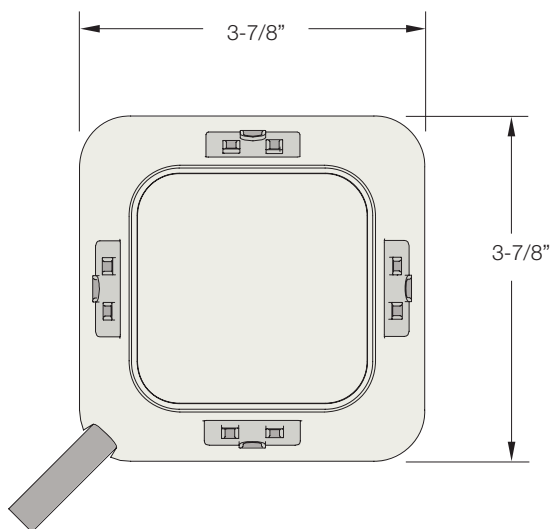

## Moiré®

Table Top

\* Image shown: back side of a configuration 1 power, and blank window with gloss white plastic body

## SPECIFICATIONS

---

\* Images depict a 4 power unit.