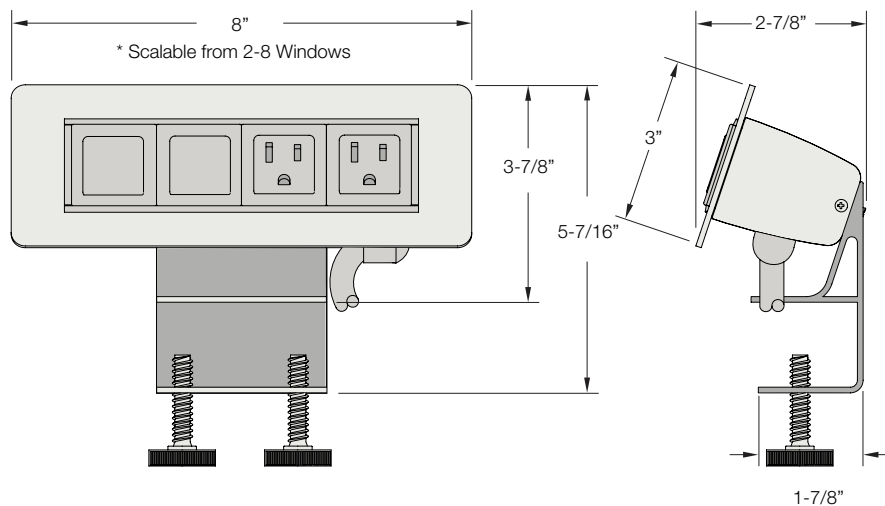

\* image shown: 4 Window Axil X unit with 2 Power, 1 USB-4C, 1 USB-A+C

### SPECIFICATIONS

Images depicts 4 Window - 2 Power, and two open data windows in an Axil X unit.

MIN - MAX  
SURFACE DEPTH

**3/4" - 1-1/2"**