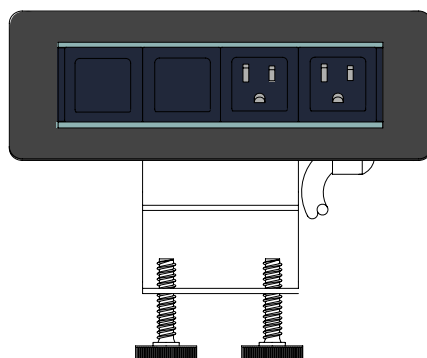

FINISH AREAS

Anodized Aluminum Housing

End Caps & Window Frames

Face Plate