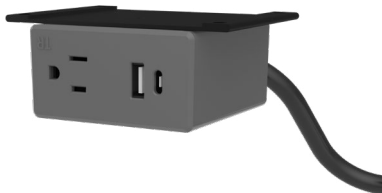

Under Mount

Available with a SurgeSwap Surge Protected Plug Head

MIKI 2-PORT

Monument Mount Miki

Shown: White, 1 Power, 1 USB A+C

2 Power

Black - BE06700TR-2-0-C-108
White - BE06700TR-2-0-AV-108
Storm - BE06700TR-2-0-JK-108

1 Power, 1 Dual USB

Black - BE06700TR-1-1-C-108
White - BE06700TR-1-1-AV-108
Storm - BE06700TR-1-1-JK-108

1 Power, 1 USB A+C

Black - BE06700TR-1-1AC-C-108
White - BE06700TR-1-1AC-AV-108
Storm - BE06700TR-1-1AC-JK-108

Edge Mount Miki

Shown: Black, 1 Power, 1 USB A+C

2 Power

Black - BE010017TR-2-0-EM-C-108
White - BE010017TR-2-0-EM-AV-108
Storm - BE010017TR-2-0-EM-JK-108

1 Power, 1 Dual USB

Black - BE010017TR-1-1-EM-C-108
White - BE010017TR-1-1-EM-AV-108
Storm - BE010017TR-1-1-EM-JK-108

1 Power, 1 USB A+C

Black - BE010017TR-1-1AC-EM-C-108
White - BE010017TR-1-1AC-EM-AV-108
Storm - BE010017TR-1-1AC-EM-JK-108

Under Mount Miki

Shown: Storm, 1 Power, 1 USB A+C

2 Power

Black - BE010017TR-2-0-UM-C-108
White - BE010017TR-2-0-UM-AV-108
Storm - BE010017TR-2-0-UM-JK-108