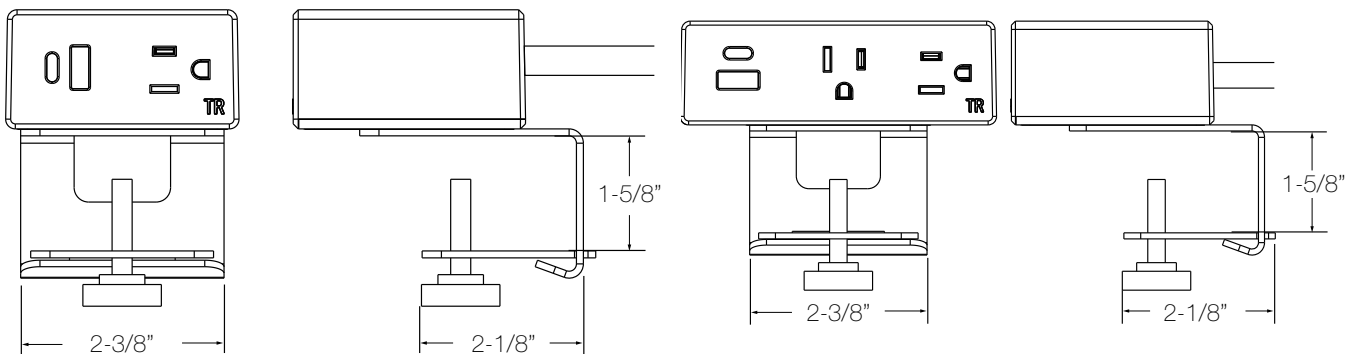

Under Mount

Available with a SurgeSwap Surge Protected Plug Head

MIKI 2-PORT

Monument Mount Miki

Shown: White, 1 Power, 1 USB A+C

2 Power

Black - BE06700TR-2-0-C-108
White - BE06700TR-2-0-AV-108
Storm - BE06700TR-2-0-JK-108