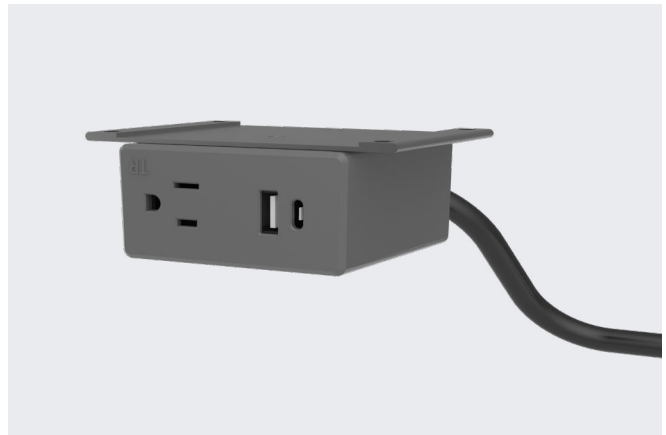

BYRNE

Miki®

OVERVIEW

Versatile and compact, Miki is made to work anywhere. It's easy-to-install and available in multiple different mounting styles so, wherever you need power, Miki can go.

CONFIGURATIONS

2 Power

1 Power, 1 USB A+C

2 Power, 1 USB A+C

POWER INFEED OPTIONS

UL Listed

Corded

FINISHES

Mounts

Black

White

Storm

Fog

SPECIFICATIONS

Monument Mount

Edge Mount

Slide Mount

Under Mount

Available with a SurgeSwap Surge Protected Plug Head

MIKI 2-PORT

Monument Mount Miki

Shown: White, 1 Power, 1 USB A+C

2 Power

Black - BE06700TR-2-0-C-108
White - BE06700TR-2-0-AV-108
Storm - BE06700TR-2-0-JK-108