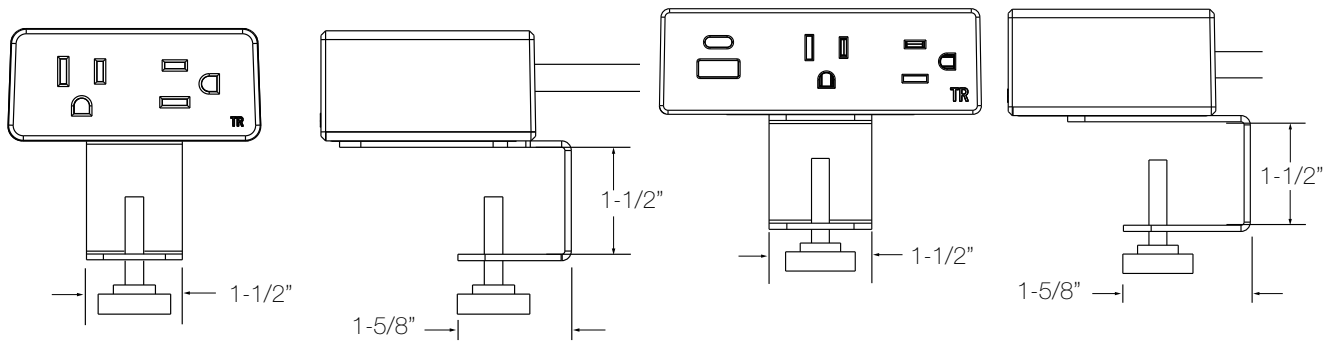

SPECIFICATIONS

Monument Mount

Edge Mount

Slide Mount