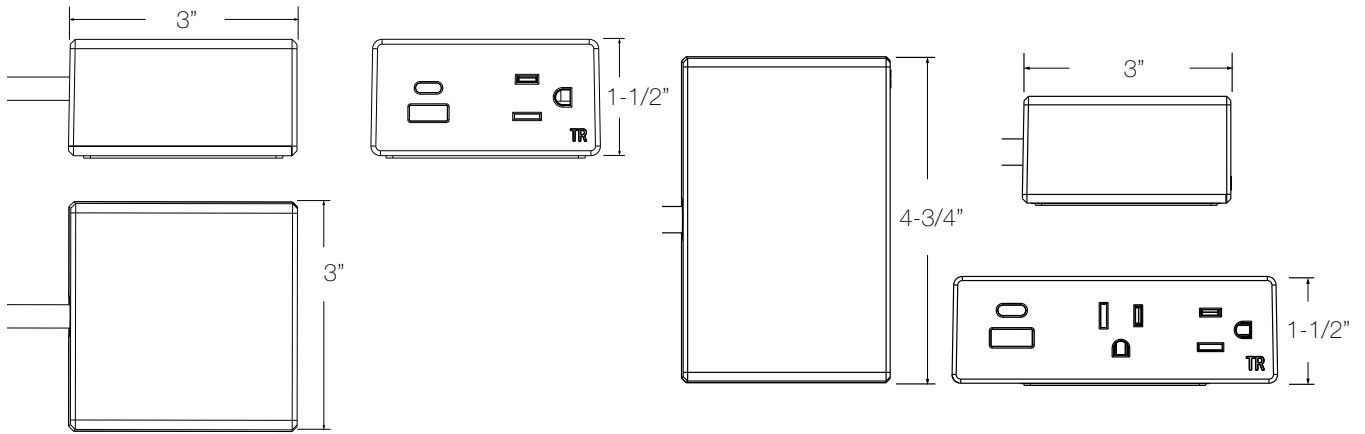

SPECIFICATIONS

Monument Mount