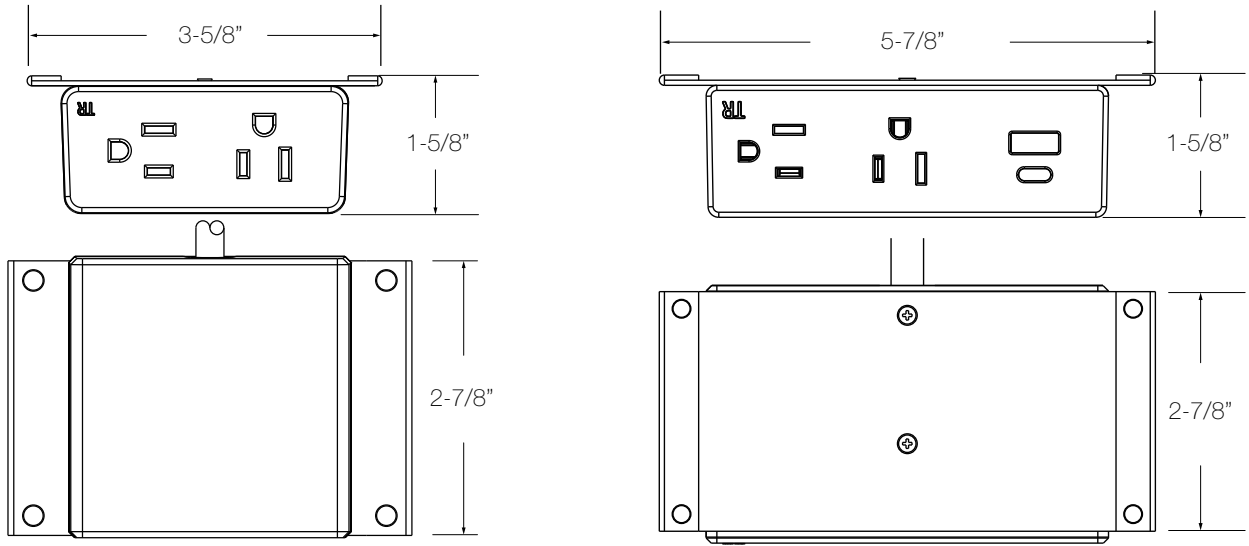

Under Mount