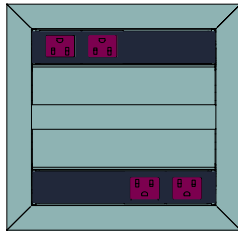

FINISH AREAS

Anodized Aluminum
Housing & Grommet

Simplex, End Caps
& Window Frames