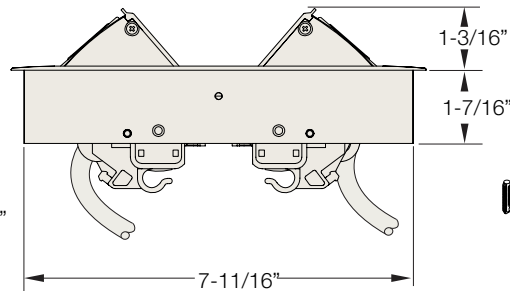

BYRNE

M2X[®]

* Image shown: 2 Power, 1 Dual USB-A+C, and 1 Dual USB-C 45W on each side

OVERVIEW

Designed for high density user areas, the maximum back-to-back configuration is ideal for applications that require additional capacity with a minimal foot print.

SPECIFICATIONS

* Images depict a 2 power, and 2 open data per side.

Min Surface Depth
3/8"

 7/8" when using mounting feet

Max Surface Depth
1 1/2"

CUT OUT DIMENSION

Windows Per Side	Length	Width
2 Windows	5"	7-11/16"
3 Windows	6-1/2"	7-11/16"
4 Windows	8"	7-11/16"
5 Windows	9-1/2"	7-11/16"
6 Windows	11"	7-11/16"
7 Windows	12-1/2"	7-11/16"
8 Windows	14"	7-11/16"

CUSTOMIZE BY SIZE

M2X offers from 2 to 8 windows on each side, as shown below. Each window can be replaced by a variety of power or technology options.

INTEGRATED TECHNOLOGIES

The power simplexes must be grouped together and installed at the **right end** of this product. Technologies requiring power must immediately follow.