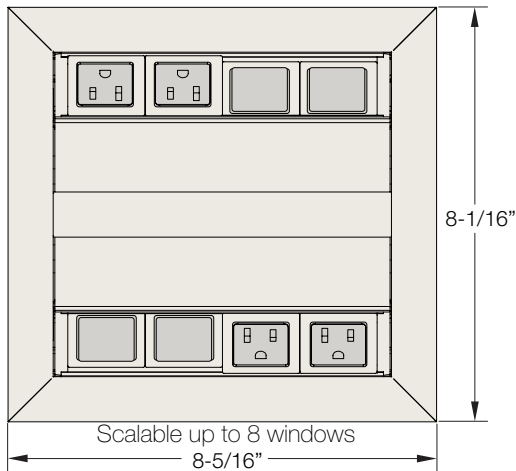

BYRNE

M2X[®]

* Image shown: 2 Power, 1 Dual USB-A+C, and 1 Dual USB-C 45W on each side

OVERVIEW

Designed for high density user areas, the maximum back-to-back configuration is ideal for applications that require additional capacity with a minimal foot print.

SPECIFICATIONS

* Images depict a 2 power, and 2 open data per side.

Min Surface Depth
3/8"

 7/8" when using mounting feet

Max Surface Depth
1 1/2"

CUT OUT DIMENSION

Windows Per Side	Length	Width
2 Windows	5"	7-11/16"
3 Windows	6-1/2"	7-11/16"
4 Windows	8"	7-11/16"
5 Windows	9-1/2"	7-11/16"
6 Windows	11"	7-11/16"
7 Windows	12-1/2"	7-11/16"
8 Windows	14"	7-11/16"

CUSTOMIZE BY SIZE

M2X offers from 2 to 8 windows on each side, as shown below. Each window can be replaced by a variety of power or technology options.

INTEGRATED TECHNOLOGIES

The power simplexes must be grouped together and installed at the **right end** of this product. Technologies requiring power must immediately follow.