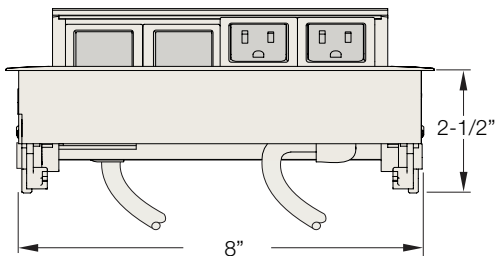

BYRNE

M2X[®]

* Image shown: 2 Power, 1 Dual USB-A+C, and 1 Dual USB-C 45W on each side

OVERVIEW

Designed for high density user areas, the maximum back-to-back configuration is ideal for applications that require additional capacity with a minimal foot print.

SPECIFICATIONS

* Images depict a 2 power, and 2 open data per side.

Min Surface Depth
3/8"

 7/8" when using mounting feet

Max Surface Depth
1 1/2"

CUT OUT DIMENSION

Windows Per Side	Length	Width
2 Windows	5"	7-11/16"
3 Windows	6-1/2"	7-11/16"
4 Windows	8"	7-11/16"
5 Windows	9-1/2"	7-11/16"
6 Windows	11"	7-11/16"
7 Windows	12-1/2"	7-11/16"
8 Windows	14"	7-11/16"

CUSTOMIZE BY SIZE

M2X offers from 2 to 8 windows on each side, as shown below. Each window can be replaced by a variety of power or technology options.

INTEGRATED TECHNOLOGIES

The power simplexes must be grouped together and installed at the **right end** of this product. Technologies requiring power must immediately follow.