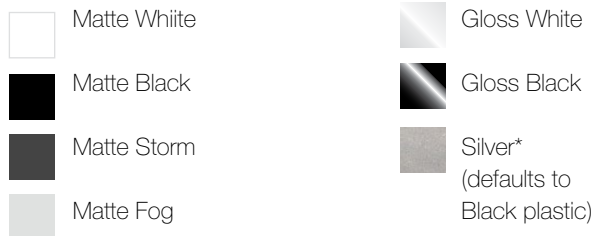

FINISHES

FACEPLATE

The color of the plastic end caps and window frames will default to the color of the faceplate chosen.

FINISH AREAS

ANODIZED ALUMINUM HOUSING

PLASTIC END CAPS & WINDOW FRAMES