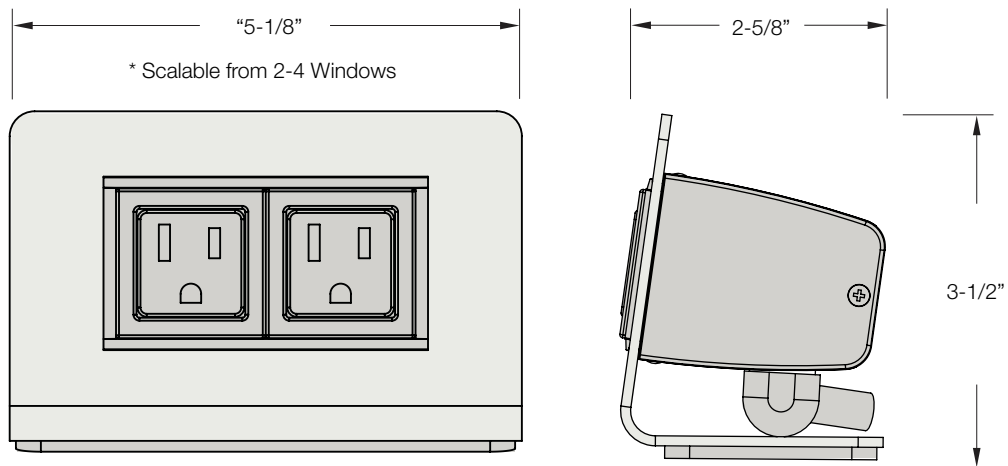

BYRNE

Axil® M

* image shown: 3 Window Axil M unit with 1 Power, and 2 USB-A+C with Clear Anodized Aluminum, White Plastic and a Flat White Faceplate.

OVERVIEW

A new member of our popular Axil family - Axil M is a freestanding, monument style accessory. It's available in 2,3, or 4-port sizes, so it's perfect for personal use or shared workspaces. Plug in laptops, phones, tablets easily – without reaching under the table. With plenty of options for braided cord too, Axil M can easily blend in or stand out in any space.

SPECIFICATIONS

* Image depicts a 2 power Axil M unit.

SIZE OPTIONS

Axil M is available in 2 to 4 window sizes, as shown below. Each window can be replaced by a variety of power and technology options.

POWER INFEED OPTIONS