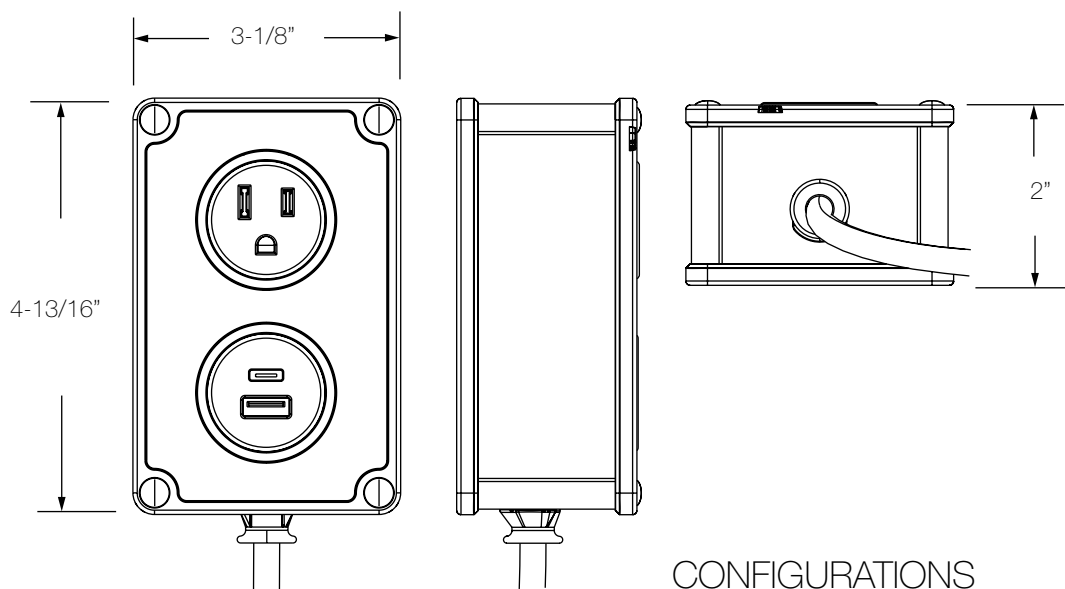

SPECIFICATIONS

CONFIGURATIONS

1 Power, 1 USB A+C

LISTING

ETL LISTED

7 Amps/125 Volts

FINISHES

Finish: Alberta