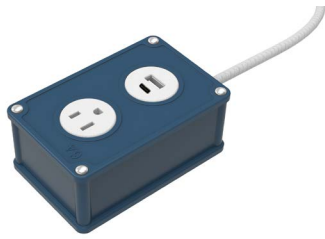

BYRNE

Apparatus by Byrne

OVERVIEW

Combining utility with classic design, Apparatus by Byrne is an easy addition to any space. Manufactured with sturdy cast aluminum, in a variety of fun powder coated colors, and finished with an eclectic braided cord. Byrne's fast charging USB's provide quick power to all your devices, without the need for an adapter. Apparatus by Byrne provides a playful solution to power, anywhere you need it.

SPECIFICATIONS

CONFIGURATIONS

1 Power, 1 USB A+C

LISTING

ETL LISTED

7 Amps/125 Volts

FINISHES

Finish: Alberta