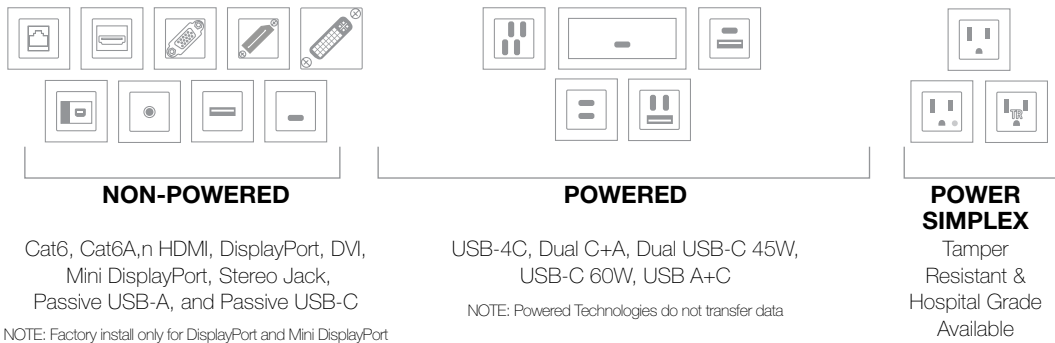

### NEW YORK

The Corded Mho can be used in New York City, as per the official New York City Electrical Code.

## INTEGRATED TECHNOLOGIES

The power simplexes must be grouped together and installed at the **right end** of this product. Technologies requiring power must immediately follow.