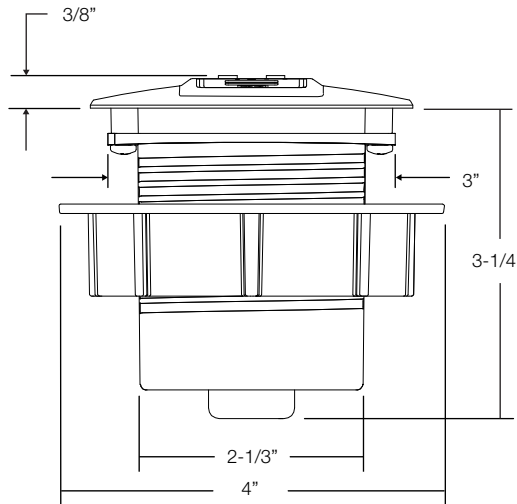

BYRNE

Node®

OVERVIEW

Clean, flush mount design that compliments any space. With power, USB, and data options, Node is the perfect discreet charging solution. Offered with multiple finishes - plastic or powder coated. Node takes your workspace to an elegant next level. Easy to install, and fits securely in any work surface with just a 3" grommet hole.

* image shown: 1 Power, 1 USB A+C, Power Below configuration with a Black Plastic finish

SPECIFICATIONS

* Images depicts a 1 power and 1 USB A+C unit.

Hole Mount

Drill 3" Diameter Hole

For secure mounting, the maximum size for surface material can not exceed 1- 1/2".