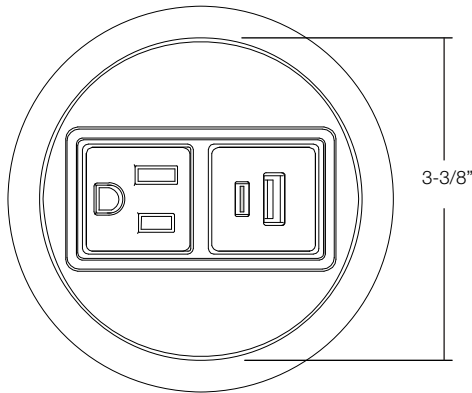

BYRNE

Node®

OVERVIEW

Clean, flush mount design that compliments any space. With power, USB, and data options, Node is the perfect discreet charging solution. Offered with multiple finishes - plastic or powder coated. Node takes your workspace to an elegant next level. Easy to install, and fits securely in any work surface with just a 3" grommet hole.

* image shown: 1 Power, 1 USB A+C, Power Below configuration with a Black Plastic finish

SPECIFICATIONS

* Images depicts a 1 power and 1 USB A+C unit.

Hole Mount

Drill 3" Diameter Hole

For secure mounting, the maximum size for surface material can not exceed 1- 1/2".