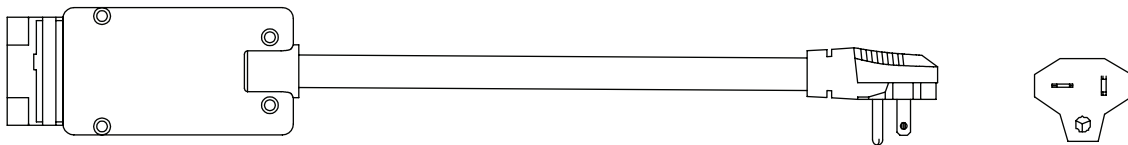

BYRNE

8-Trac System

Corded Power Infeed, UL Recognized* Solutions

***NOT UL LISTED**

BE08162-X-X-XX-XX-XX

Keying
Circuit
Round or Oval

Length
Straight or
Right Angle

- (UL 1286)
- Plug into standard 20 amp wall outlets
- 1 circuit System
- Corded portion of infeed measures 24" in length (based on UL requirements)

Straight Infeed with a Straight 20 Amp Plug

BE08162-X-X-XX-ST-24

Straight Infeed with a Right Angle 20 Amp Plug

BE08162-X-X-XX-RA-24

5/8" Oval Conduit

9/16" Round Conduit

Power Infeed with Right Angle 20 Amp Plug

BE08071-X-1-XX

Side Power Entry with Right Angle 20 Amp Plug

BE08067-3-B-1-24