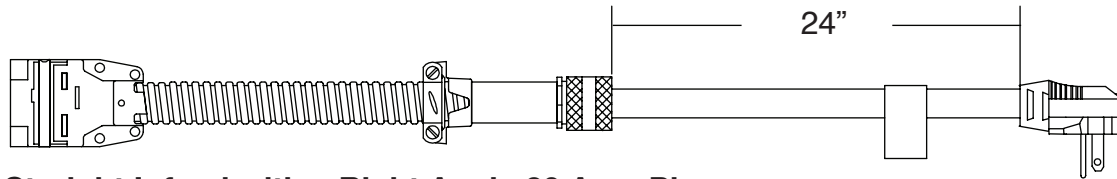

BYRNE

8-Trac System

Corded Power Infeed, UL Recognized* Solutions

***NOT UL LISTED**

BE08162-X-X-XX-XX-XX

Keying
Circuit
Round or Oval

Length
Straight or
Right Angle

- (UL 1286)
- Plug into standard 20 amp wall outlets
- 1 circuit System
- Corded portion of infeed measures 24" in length (based on UL requirements)

Straight Infeed with a Straight 20 Amp Plug

BE08162-X-X-XX-ST-24

Straight Infeed with a Right Angle 20 Amp Plug

BE08162-X-X-XX-RA-24

5/8" Oval Conduit

9/16" Round Conduit

Power Infeed with Right Angle 20 Amp Plug

BE08071-X-1-XX

Side Power Entry with Right Angle 20 Amp Plug

BE08067-3-B-1-24