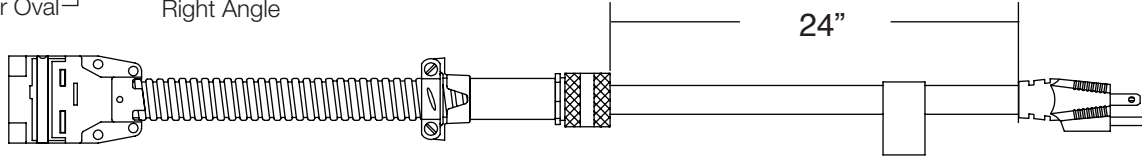

BYRNE

8-Trac System

Corded Power Infeed, UL Recognized* Solutions

***NOT UL LISTED**

BE08162-X-X-XX-XX-XX

Keying
Circuit
Round or Oval

Length
Straight or
Right Angle

- (UL 1286)
- Plug into standard 20 amp wall outlets
- 1 circuit System
- Corded portion of infeed measures 24" in length (based on UL requirements)

Straight Infeed with a Straight 20 Amp Plug

BE08162-X-X-XX-ST-24

Straight Infeed with a Right Angle 20 Amp Plug

BE08162-X-X-XX-RA-24

5/8" Oval Conduit

9/16" Round Conduit

Power Infeed with Right Angle 20 Amp Plug

BE08071-X-1-XX

Side Power Entry with Right Angle 20 Amp Plug

BE08067-3-B-1-24