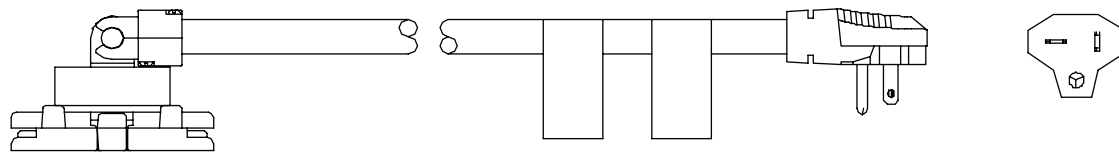

BYRNE

8-Trac System

Corded Power Infeed, UL Recognized* Solutions

***NOT UL LISTED**

BE08162-X-X-XX-XX-XX

Keying
Circuit
Round or Oval

Length
Straight or
Right Angle

- (UL 1286)
- Plug into standard 20 amp wall outlets
- 1 circuit System
- Corded portion of infeed measures 24" in length (based on UL requirements)

Straight Infeed with a Straight 20 Amp Plug

BE08162-X-X-XX-ST-24

Straight Infeed with a Right Angle 20 Amp Plug

BE08162-X-X-XX-RA-24

5/8" Oval Conduit

9/16" Round Conduit

Power Infeed with Right Angle 20 Amp Plug

BE08071-X-1-XX

Side Power Entry with Right Angle 20 Amp Plug

BE08067-3-B-1-24