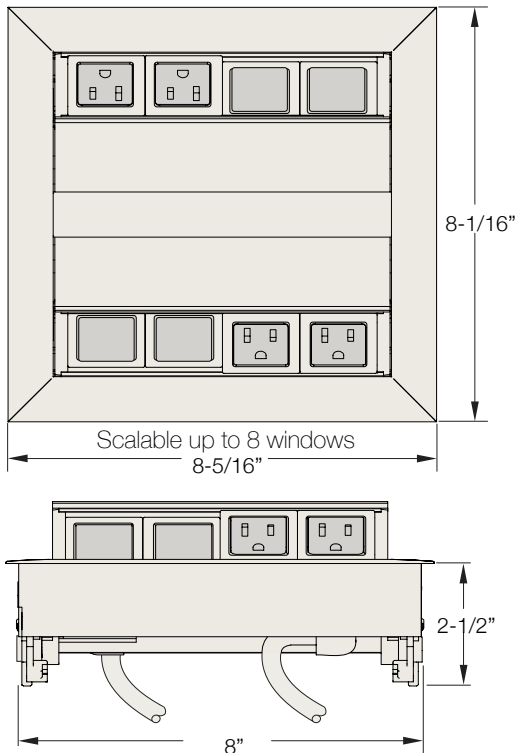

BYRNE

M2X[®]

* Image shown: 2 Power, 1 Dual USB-A+C, and 1 Dual USB-C 45W on each side

OVERVIEW

Designed for high density user areas, the maximum back-to-back configuration is ideal for applications that require additional capacity with a minimal foot print.

SPECIFICATIONS

* Images depict a 2 power, and 2 open data per side.

Min Surface Depth
3/8"

 7/8" when using mounting feet

Max Surface Depth
1 1/2"

CUT OUT DIMENSION

Windows Per Side	Length	Width
2 Windows	5"	7-11/16"
3 Windows	6-1/2"	7-11/16"
4 Windows	8"	7-11/16"
5 Windows	9-1/2"	7-11/16"
6 Windows	11"	7-11/16"
7 Windows	12-1/2"	7-11/16"
8 Windows	14"	7-11/16"

CUSTOMIZE BY SIZE

M2X offers from 2 to 8 windows on each side, as shown below. Each window can be replaced by a variety of power or technology options.

INTEGRATED TECHNOLOGIES

The power simplexes must be grouped together and installed at the **right end** of this product. Technologies requiring power must immediately follow.