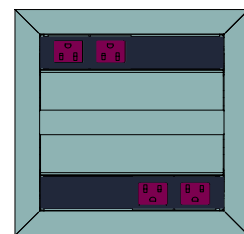

PLASTIC END CAPS & WINDOW FRAMES

- White
- Black
- Storm
- Fog
- Honey
- Navy
- Poppy
- Dusk
- Berry
- Peacock
- Dune
- Rosemary
- Moss
- Clay
- Pinecone

- Anodized Aluminum Housing & Grommet
- Simplex, End Caps & Window Frames