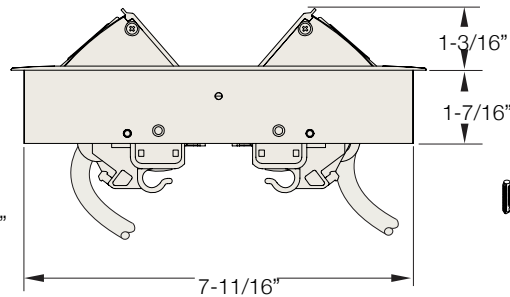

BYRNE

M2X[®]

* Image shown: 2 Power, 1 Dual USB-A+C, and 1 Dual USB-C 45W on each side

OVERVIEW

Designed for high density user areas, the maximum back-to-back configuration is ideal for applications that require additional capacity with a minimal foot print.

SPECIFICATIONS

* Images depict a 2 power, and 2 open data per side.

Min Surface Depth
3/8"

 7/8" when using mounting feet

Max Surface Depth
1 1/2"

CUT OUT DIMENSION

Windows Per Side	Length	Width
2 Windows	5"	7-11/16"
3 Windows	6-1/2"	7-11/16"
4 Windows	8"	7-11/16"
5 Windows	9-1/2"	7-11/16"
6 Windows	11"	7-11/16"
7 Windows	12-1/2"	7-11/16"
8 Windows	14"	7-11/16"

CUSTOMIZE BY SIZE

M2X offers from 2 to 8 windows on each side, as shown below. Each window can be replaced by a variety of power or technology options.

INTEGRATED TECHNOLOGIES

The power simplexes must be grouped together and installed at the **right end** of this product. Technologies requiring power must immediately follow.