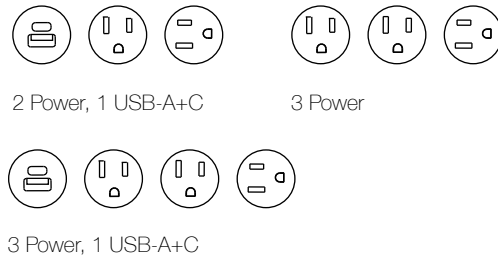

BYRNE

Dot

OVERVIEW

Dot throws personal power a friendly curve with its rounded profile and inviting soft-edge faceplate design. With customizable 3- and 4-port power and charging, as well as flexible mounting options above, below, or within the work surface itself. Well-rounded functionality that powerfully complements any workspace—and work day.

* Image depicts a 3 window unit with 2 power and 1 USB-A+C in Matte Black

FINISHES

-  Matte White
-  Matte Black
-  Silver
*With Black Simplexes

CONFIGURATIONS

SPECIFICATIONS

Cord Length: 72"